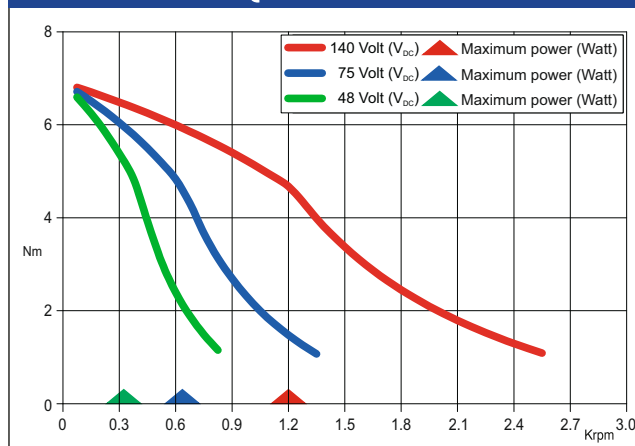

## Dimensions (Unit:mm)

T IS THE EARTH TERMINAL

## FEATURES

| MODEL                    | SM 2863-5255<br>(SM 2863-5225)         |  |
|--------------------------|--|--|
| BASIC STEP ANGLE         | 1.8° ± 0.09°                           |  |
| BIPOLAR CURRENT          | (Amp)                                  | 6.0  |
| RESISTANCE               | (Ohm)                                  | 0.46                                       |
| INDUCTANCE               | (mH)                                   | 3.8  |
| BIPOLAR HOLDING TORQUE   | (Ncm)                                  | 920  |
| ROTOR INERTIA            | (Kgm <sup>2</sup> × 10 <sup>-7</sup> ) | 4500                                       |
| THEORETICAL ACCELERATION | (rad × sec. <sup>-2</sup> )            | 20500                                      |
| BACK E.M.F.              | (V/Krpm)                               | 161  |
| MASS                     | (Kg)                                   | 4  |
| INTERNATIONAL STANDARDS  | UL, CSA                                |  |
| INSULATION VOLTAGE       | (V)                                    | 250 V <sub>AC</sub> (350 V <sub>DC</sub> ) |
| PROTECTION DEGREE        | IP43-F                                 |  |
| LEADS CODE               | V                                      |  |

Codes between brackets refer to double shaft models.

## TORQUE/SPEED CURVE

R.T.A. s.r.l. PAVIA (ITALY) SANYO DENKI CO., Ltd (JAPAN)

DOUBLE SHAFT MOTORS ONLY.  
4 X M4 THREADED HOLES. TAP DEPTH 4.5 mm.