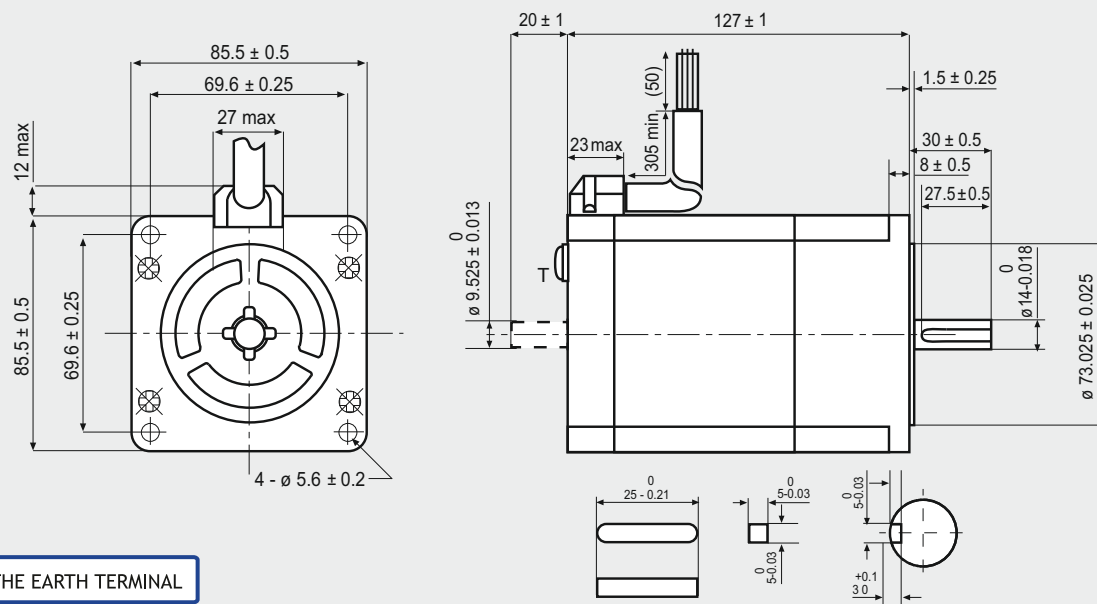

## Dimensions (Unit:mm)

T IS THE EARTH TERMINAL

## FEATURES

| MODEL                    | SM 2863-5255<br>(SM 2863-5225)         |  |
|--------------------------|--|--|
| BASIC STEP ANGLE         | 1.8° ± 0.09°                           |  |
| BIPOLAR CURRENT          | (Amp)                                  | 6.0  |
| RESISTANCE               | (Ohm)                                  | 0.46                                       |
| INDUCTANCE               | (mH)                                   | 3.8  |
| BIPOLAR HOLDING TORQUE   | (Ncm)                                  | 920  |
| ROTOR INERTIA            | (Kgm <sup>2</sup> × 10 <sup>-7</sup> ) | 4500                                       |
| THEORETICAL ACCELERATION | (rad × sec. <sup>-2</sup> )            | 20500                                      |
| BACK E.M.F.              | (V/Krpm)                               | 161  |
| MASS                     | (Kg)                                   | 4  |
| INTERNATIONAL STANDARDS  | UL, CSA                                |  |
| INSULATION VOLTAGE       | (V)                                    | 250 V <sub>AC</sub> (350 V <sub>DC</sub> ) |
| PROTECTION DEGREE        | IP43-F                                 |  |
| LEADS CODE               | V                                      |  |

Codes between brackets refer to double shaft models.

## TORQUE/SPEED CURVE

R.T.A. s.r.l. PAVIA (ITALY) SANYO DENKI CO., Ltd (JAPAN)

DOUBLE SHAFT MOTORS ONLY.  
4 X M4 THREADED HOLES. TAP DEPTH 4.5 mm.