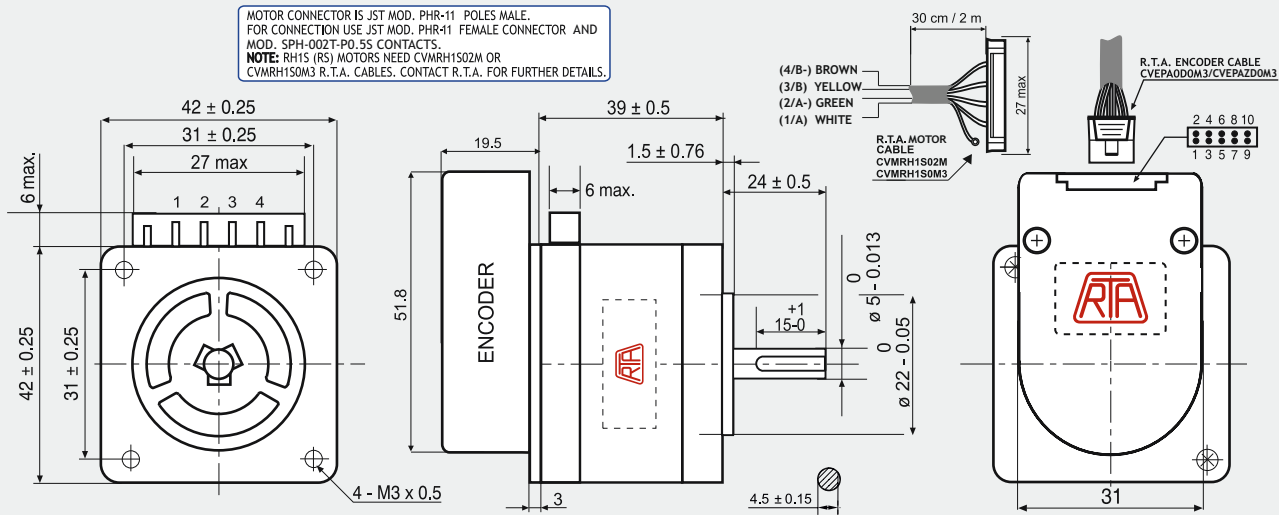

RH 1S1H-OXXO

Dimensions (Unit:mm)

ENCODER OPTIONS:	RH 1S1H-04D0	RH 1S1H-04E0	RH 1S1H-0HE0
RESOLUTION	400 cpr	400 cpr	4000 cpr
INDEX	No	Yes	Yes
CURRENT CONSUMPTION (mA)	50	50	85
HIGH LEVEL OUTPUT (Volt)	5 (TIP) - 4.75 (MIN) ($I_{MAX}=25mA$)	3.4 (TIP) - 2.4 (MIN) ($I_{MAX}=20mA$)	3.4 (TIP) - 2.4 (MIN) ($I_{MAX}=20mA$)
LOW LEVEL OUTPUT (Volt)	0.25 (TIP) - 0.6 (MAX) ($I_{MAX}=25mA$)	0.2 (TIP) - 0.4 (MAX) ($I_{MAX}=20mA$)	0.2 (TIP) - 0.4 (MAX) ($I_{MAX}=20mA$)
OUTPUT SIGNAL	Differential	Differential	Differential
MAXIMUM FREQUENCY (KHz)	100	100	720
POWER SUPPLY VOLTAGE (Volt)	$5 V_{DC} \pm 10\%$	$5 V_{DC} \pm 10\%$	$5 V_{DC} \pm 10\%$

FEATURES

MODEL	RH 1S1H
BASIC STEP ANGLE	$1.8 \pm 0.09^\circ$
BIPOLAR CURRENT (Amp)	2.0
UNIPOLAR CURRENT (Amp)	
RESISTANCE (Ohm)	1.1
INDUCTANCE (mH)	2.4
BIPOLAR HOLDING TORQUE (Ncm)	43
UNIPOLAR HOLDING TORQUE (Ncm)	
ROTOR INERTIA ($Kgm^2 \times 10^{-7}$)	46
THEORETICAL ACCELERATION ($rad \times sec.^{-2}$)	93000
BACK E.M.F. (V/Krpm)	21.5
MASS (Kg)	0.3
PROTECTION DEGREE	IP40
LEADS CODE	V

TORQUE/SPEED CURVE

RTA MOTOR CABLE COLORS

DESCRIPTION	COLOR
CHANNEL A	GREEN
CHANNEL A-	WHITE
CHANNEL B	YELLOW
CHANNEL B-	BROWN

ENCODER PIN-OUT

DESCRIPTION	04D0 PINS	04E0/0HE0 PINS	R.T.A. CABLE LEADS COLOR
CHANNEL A+	6	6	GREEN
CHANNEL A-	5	5	PURPLE
CHANNEL B+	8	8	BLUE
CHANNEL B-	7	7	BROWN
+ DC (5V)	2	2	RED
GROUND	3	3	BLACK
INDEX+	/	10	ORANGE
INDEX-	/	9	WHITE