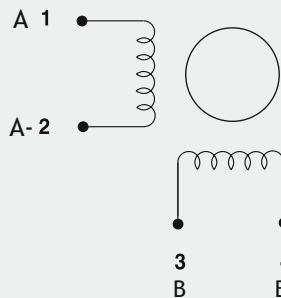

RH 1S1H-OXXO

Dimensions (Unit:mm)

ENCODER OPTIONS:	RH 1S1H-04D0	RH 1S1H-04E0	RH 1S1H-0HE0
RESOLUTION	400 cpr	400 cpr	4000 cpr
INDEX	No	Yes	Yes
CURRENT CONSUMPTION (mA)	50	50	85
HIGH LEVEL OUTPUT (Volt)	5 (TIP) - 4.75 (MIN) ($I_{MAX}=25mA$)	3.4 (TIP) - 2.4 (MIN) ($I_{MAX}=20mA$)	3.4 (TIP) - 2.4 (MIN) ($I_{MAX}=20mA$)
LOW LEVEL OUTPUT (Volt)	0.25 (TIP) - 0.6 (MAX) ($I_{MAX}=25mA$)	0.2 (TIP) - 0.4 (MAX) ($I_{MAX}=20mA$)	0.2 (TIP) - 0.4 (MAX) ($I_{MAX}=20mA$)
OUTPUT SIGNAL	Differential	Differential	Differential
MAXIMUM FREQUENCY (KHz)	100	100	720
POWER SUPPLY VOLTAGE (Volt)	$5 V_{DC} \pm 10\%$	$5 V_{DC} \pm 10\%$	$5 V_{DC} \pm 10\%$

FEATURES

MODEL	RH 1S1H
BASIC STEP ANGLE	$1.8 \pm 0.09^\circ$
BIPOLAR CURRENT (Amp)	2.0
UNIPOLAR CURRENT (Amp)	
RESISTANCE (Ohm)	1.1
INDUCTANCE (mH)	2.4
BIPOLAR HOLDING TORQUE (Ncm)	43
UNIPOLAR HOLDING TORQUE (Ncm)	
ROTOR INERTIA ($Kgm^2 \times 10^{-7}$)	46
THEORETICAL ACCELERATION ($rad \times sec.^{-2}$)	93000
BACK E.M.F. (V/Krpm)	21.5
MASS (Kg)	0.3
PROTECTION DEGREE	IP40
LEADS CODE	V

TORQUE/SPEED CURVE

RTA MOTOR CABLE COLORS

DESCRIPTION	COLOR
CHANNEL A	GREEN
CHANNEL A-	WHITE
CHANNEL B	YELLOW
CHANNEL B-	BROWN

ENCODER PIN-OUT

DESCRIPTION	04D0 PINS	04E0/0HE0 PINS	R.T.A. CABLE LEADS COLOR
CHANNEL A+	6	6	GREEN
CHANNEL A-	5	5	PURPLE
CHANNEL B+	8	8	BLUE
CHANNEL B-	7	7	BROWN
+ DC (5V)	2	2	RED
GROUND	3	3	BLACK
INDEX+	/	10	ORANGE
INDEX-	/	9	WHITE