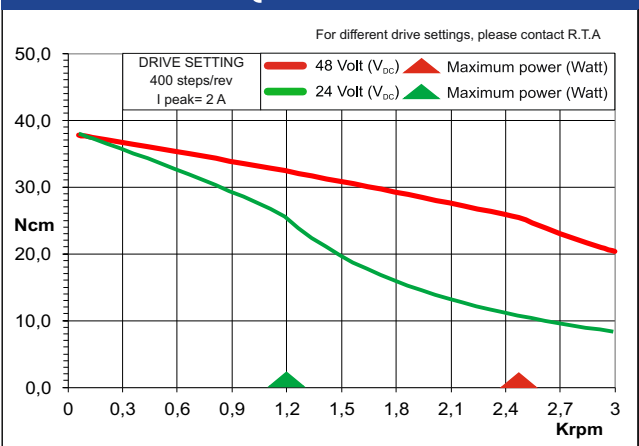

RH 1S1H-OXXO

Dimensions (Unit:mm)

ENCODER OPTIONS:	RH 1S1H-04D0	RH 1S1H-04E0	RH 1S1H-0HE0
RESOLUTION	400 cpr	400 cpr	4000 cpr
INDEX	No	Yes	Yes
CURRENT CONSUMPTION (mA)	50	50	85
HIGH LEVEL OUTPUT (Volt)	5 (TIP) - 4.75 (MIN) ($I_{MAX}=25mA$)	3.4 (TIP) - 2.4 (MIN) ($I_{MAX}=20mA$)	3.4 (TIP) - 2.4 (MIN) ($I_{MAX}=20mA$)
LOW LEVEL OUTPUT (Volt)	0.25 (TIP) - 0.6 (MAX) ($I_{MAX}=25mA$)	0.2 (TIP) - 0.4 (MAX) ($I_{MAX}=20mA$)	0.2 (TIP) - 0.4 (MAX) ($I_{MAX}=20mA$)
OUTPUT SIGNAL	Differential	Differential	Differential
MAXIMUM FREQUENCY (KHz)	100	100	720
POWER SUPPLY VOLTAGE (Volt)	$5 V_{DC} \pm 10\%$	$5 V_{DC} \pm 10\%$	$5 V_{DC} \pm 10\%$

FEATURES

MODEL	RH 1S1H
BASIC STEP ANGLE	$1.8 \pm 0.09^\circ$
BIPOLAR CURRENT (Amp)	2.0
UNIPOLAR CURRENT (Amp)	
RESISTANCE (Ohm)	1.1
INDUCTANCE (mH)	2.4
BIPOLAR HOLDING TORQUE (Ncm)	43
UNIPOLAR HOLDING TORQUE (Ncm)	
ROTOR INERTIA ($Kgm^2 \times 10^{-7}$)	46
THEORETICAL ACCELERATION ($rad \times sec.^{-2}$)	93000
BACK E.M.F. (V/Krpm)	21.5
MASS (Kg)	0.3
PROTECTION DEGREE	IP40
LEADS CODE	V

TORQUE/SPEED CURVE

RTA MOTOR CABLE COLORS

DESCRIPTION	COLOR
CHANNEL A	GREEN
CHANNEL A-	WHITE
CHANNEL B	YELLOW
CHANNEL B-	BROWN

ENCODER PIN-OUT

DESCRIPTION	04D0 PINS	04E0/0HE0 PINS	R.T.A. CABLE LEADS COLOR
CHANNEL A+	6	6	GREEN
CHANNEL A-	5	5	PURPLE
CHANNEL B+	8	8	BLUE
CHANNEL B-	7	7	BROWN
+ DC (5V)	2	2	RED
GROUND	3	3	BLACK
INDEX+	/	10	ORANGE
INDEX-	/	9	WHITE