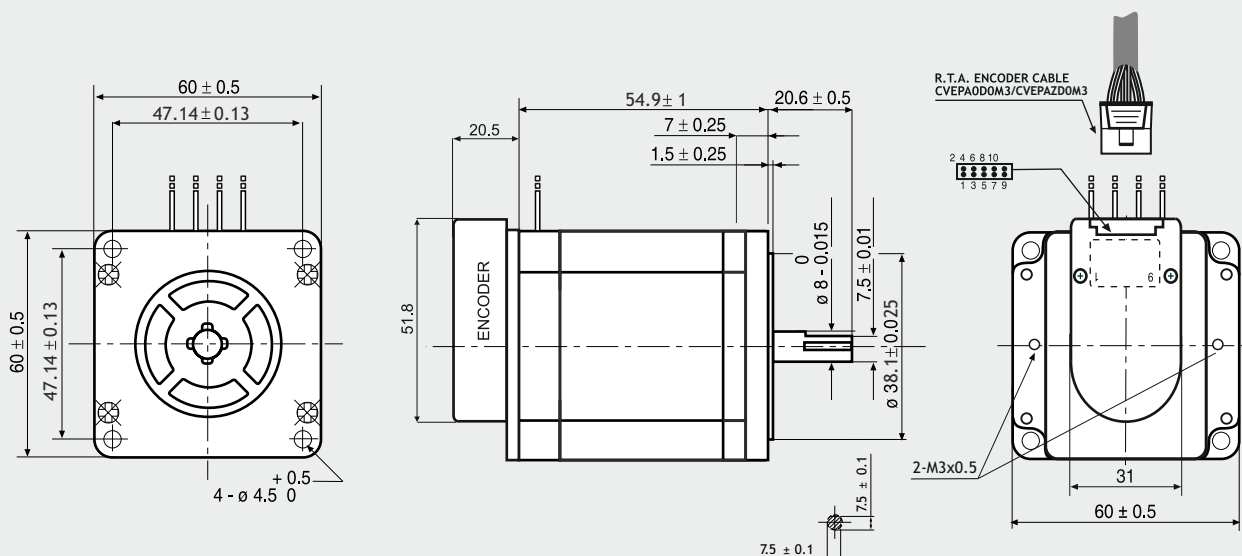

EM 6H1M-OXXO

Dimensions (Unit:mm)

SANYO DENKI MOTOR FEATURES

MODEL	EM 6H1M-OXXO
SANYO DENKI MOTOR CODE	103-H7822-1731
BASIC STEP ANGLE	1.8° ± 0.09°
BIPOLAR PARALLEL CURRENT (A)	4.0
RESISTANCE (Ohm)	0.43
INDUCTANCE (mH)	1.38
BIPOLAR HOLDING TORQUE (Ncm)	137
ROTOR INERTIA (Kgm ² × 10 ⁻⁷)	400
THEORETICAL ACCELERATION (rad × sec. ⁻²)	34200
BACK E.M.F. (V/Krpm)	43
MASS (Kg)	1.3
LEADS CODE	V

TORQUE/SPEED CURVE

ENCODER OPTIONS:	EM 6H1M-04D0	EM 6H1M-04E0	EM 6H1M-0HE0
RESOLUTION	400 cpr	400 cpr	4000 cpr
INDEX	No	Yes	Yes
CURRENT CONSUMPTION (mA)	50	50	85
HIGH LEVEL OUTPUT (Volt)	5 (TIP) - 4.75 (MIN) (I _{max} =25mA)	3.4 (TIP) - 2.4 (MIN) (I _{max} =20mA)	3.4 (TIP) - 2.4 (MIN) (I _{max} =20mA)
LOW LEVEL OUTPUT (Volt)	0.25 (TIP) - 0.6 (MAX) (I _{max} =25mA)	0.2 (TIP) - 0.4 (MAX) (I _{max} =20mA)	0.2 (TIP) - 0.4 (MAX) (I _{max} =20mA)
OUTPUT SIGNAL	Differential	Differential	Differential
MAXIMUM FREQUENCY (KHz)	100	100	720
POWER SUPPLY VOLTAGE (Volt)	5 V _{dc} ± 10%	5 V _{dc} ± 10%	5 V _{dc} ± 10%

ENCODER NEEDS CVEPA0D0M3 OR CVEPAZD0M3 R.T.A. CABLE. CONTACT R.T.A. FOR FURTHER DETAILS

DESCRIPTION	ENCODER PIN-OUT			R.T.A. CABLE LEADS COLOR
	04D0 PINS	04E0 PINS	0HE0 PINS	
CHANNEL A+	6	6	6	GREEN
CHANNEL A-	5	5	5	PURPLE
CHANNEL B+	8	8	8	BLUE
CHANNEL B-	7	7	7	BROWN
+ DC (5V)	2	2	2	RED
GROUND	3	3	3	BLACK
INDEX+	/	10	10	ORANGE
INDEX-	/	9	9	WHITE