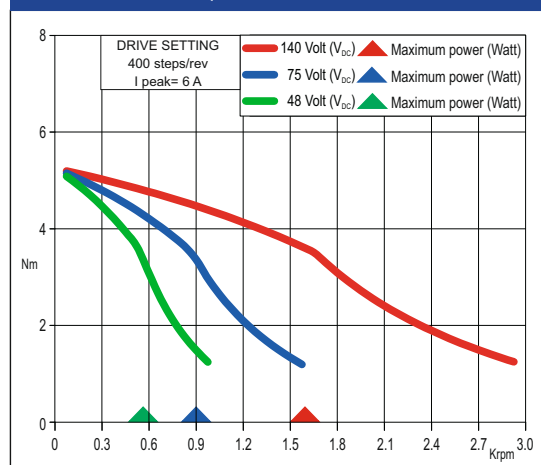

EM 3F2H-OXXO

Dimensions (Unit:mm)

SANYO DENKI MOTOR FEATURES

MODEL	EM 3F2H-OXXO
SANYO DENKI MOTOR CODE	SM 2862-5225
BASIC STEP ANGLE	1.8° ± 0.09°
BIPOLAR PARALLEL CURRENT (A)	6.0
RESISTANCE (Ohm)	0.36
INDUCTANCE (mH)	2.8
BIPOLAR HOLDING TORQUE (Ncm)	700
ROTOR INERTIA (Kgm ² × 10 ⁻⁷)	3000
THEORETICAL ACCELERATION (rad × sec. ⁻²)	23300
BACK E.M.F. (V/Krpm)	120
MASS (Kg)	2.9
INTERNATIONAL STANDARDS	UL, CSA
INSULATION VOLTAGE (V)	250 VAC (350 VDC)
PROTECTION DEGREE - INSULATION CLASS	IP43 - F
LEADS CODE	V

TORQUE/SPEED CURVE

ENCODER OPTIONS:	EM 3F2H-04D0	EM 3F2H-04E0 *	EM 3F2H-0HE0 *
RESOLUTION	400 cpr	400 cpr	4000 cpr
INDEX	No	Yes	Yes
CURRENT CONSUMPTION (mA)	50	50	85
HIGH LEVEL OUTPUT (Volt)	5 (TIP) - 4.75 (MIN) (I _{max} =25mA)	3.4 (TIP) - 2.4 (MIN) (I _{max} =20mA)	3.4 (TIP) - 2.4 (MIN) (I _{max} =20mA)
LOW LEVEL OUTPUT (Volt)	0.25 (TIP) - 0.6 (MAX) (I _{max} =25mA)	0.2 (TIP) - 0.4 (MAX) (I _{max} =20mA)	0.2 (TIP) - 0.4 (MAX) (I _{max} =20mA)
OUTPUT SIGNAL	Differential	Differential	Differential
MAXIMUM FREQUENCY (KHz)	100	100	720
POWER SUPPLY VOLTAGE (Volt)	5 V _{DC} ± 10%	5 V _{DC} ± 10%	5 V _{DC} ± 10%