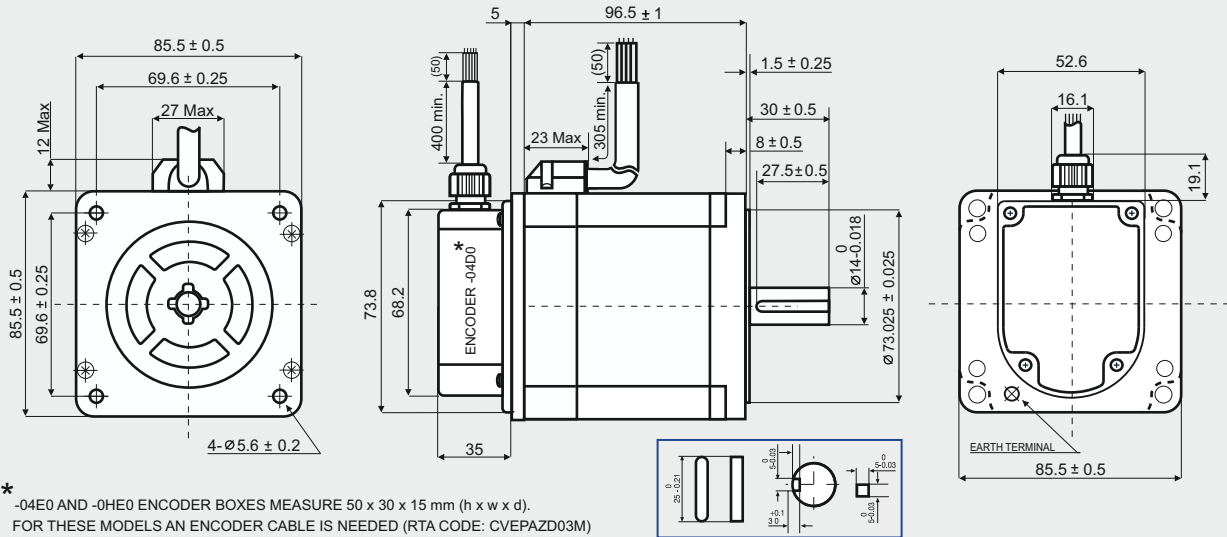

EM 3F2H-OXXO

Dimensions (Unit:mm)

SANYO DENKI MOTOR FEATURES

MODEL	EM 3F2H-OXXO
SANYO DENKI MOTOR CODE	SM 2862-5225
BASIC STEP ANGLE	1.8° ± 0.09°
BIPOLAR PARALLEL CURRENT (A)	6.0
RESISTANCE (Ohm)	0.36
INDUCTANCE (mH)	2.8
BIPOLAR HOLDING TORQUE (Ncm)	700
ROTOR INERTIA (Kgm ² × 10 ⁻⁷)	3000
THEORETICAL ACCELERATION (rad × sec. ⁻²)	23300
BACK E.M.F. (V/Krpm)	120
MASS (Kg)	2.9
INTERNATIONAL STANDARDS	UL, CSA
INSULATION VOLTAGE (V)	250 VAC (350 VDC)
PROTECTION DEGREE - INSULATION CLASS	IP43 - F
LEADS CODE	V

TORQUE/SPEED CURVE

ENCODER OPTIONS:	EM 3F2H-04D0	EM 3F2H-04E0 *	EM 3F2H-0HE0 *
RESOLUTION	400 cpr	400 cpr	4000 cpr
INDEX	No	Yes	Yes
CURRENT CONSUMPTION (mA)	50	50	85
HIGH LEVEL OUTPUT (Volt)	5 (TIP) - 4.75 (MIN) (I _{max} =25mA)	3.4 (TIP) - 2.4 (MIN) (I _{max} =20mA)	3.4 (TIP) - 2.4 (MIN) (I _{max} =20mA)
LOW LEVEL OUTPUT (Volt)	0.25 (TIP) - 0.6 (MAX) (I _{max} =25mA)	0.2 (TIP) - 0.4 (MAX) (I _{max} =20mA)	0.2 (TIP) - 0.4 (MAX) (I _{max} =20mA)
OUTPUT SIGNAL	Differential	Differential	Differential
MAXIMUM FREQUENCY (KHz)	100	100	720
POWER SUPPLY VOLTAGE (Volt)	5 V _{DC} ± 10%	5 V _{DC} ± 10%	5 V _{DC} ± 10%

ENCODER CABLE / ENCODER PIN OUT

DESCRIPTION	04D0	04E0 PINS	0HE0 PINS
CHANNEL A+	BLUE	6 GREEN	6 GREEN
CHANNEL A-	BROWN	5 PURPLE	5 PURPLE
CHANNEL B+	GREEN	8 BLUE	8 BLUE
CHANNEL B-	PURPLE	7 BROWN	7 BROWN
+ DC (5V)	RED	2 RED	2 RED
GROUND	BLACK	3 BLACK	3 BLACK
INDEX+	/	10 ORANGE	10 ORANGE
INDEX-	/	9 WHITE	9 WHITE