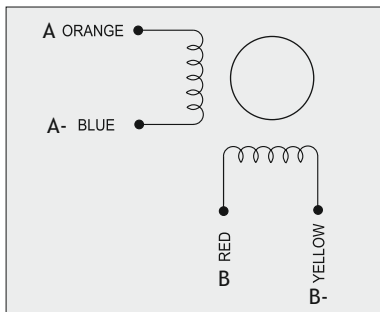

EM 3F2H-OXXO

Dimensions (Unit:mm)

SANYO DENKI MOTOR FEATURES

MODEL	EM 3F2H-OXXO
SANYO DENKI MOTOR CODE	SM 2862-5225
BASIC STEP ANGLE	1.8° ± 0.09°
BIPOLAR PARALLEL CURRENT (A)	6.0
RESISTANCE (Ohm)	0.36
INDUCTANCE (mH)	2.8
BIPOLAR HOLDING TORQUE (Ncm)	700
ROTOR INERTIA (Kgm ² × 10 ⁻⁷)	3000
THEORETICAL ACCELERATION (rad × sec. ⁻²)	23300
BACK E.M.F. (V/Krpm)	120
MASS (Kg)	2.9
INTERNATIONAL STANDARDS	UL, CSA
INSULATION VOLTAGE (V)	250 VAC (350 VDC)
PROTECTION DEGREE - INSULATION CLASS	IP43 - F
LEADS CODE	V

TORQUE/SPEED CURVE

ENCODER OPTIONS:	EM 3F2H-04D0	EM 3F2H-04E0 *	EM 3F2H-0HE0 *
RESOLUTION	400 cpr	400 cpr	4000 cpr
INDEX	No	Yes	Yes
CURRENT CONSUMPTION (mA)	50	50	85
HIGH LEVEL OUTPUT (Volt)	5 (TIP) - 4.75 (MIN) (I _{max} =25mA)	3.4 (TIP) - 2.4 (MIN) (I _{max} =20mA)	3.4 (TIP) - 2.4 (MIN) (I _{max} =20mA)
LOW LEVEL OUTPUT (Volt)	0.25 (TIP) - 0.6 (MAX) (I _{max} =25mA)	0.2 (TIP) - 0.4 (MAX) (I _{max} =20mA)	0.2 (TIP) - 0.4 (MAX) (I _{max} =20mA)
OUTPUT SIGNAL	Differential	Differential	Differential
MAXIMUM FREQUENCY (KHz)	100	100	720
POWER SUPPLY VOLTAGE (Volt)	5 V _{DC} ± 10%	5 V _{DC} ± 10%	5 V _{DC} ± 10%

ENCODER CABLE / ENCODER PIN OUT

DESCRIPTION	04D0	04E0 PINS	0HE0 PINS
CHANNEL A+	BLUE	6 GREEN	6 GREEN
CHANNEL A-	BROWN	5 PURPLE	5 PURPLE
CHANNEL B+	GREEN	8 BLUE	8 BLUE
CHANNEL B-	PURPLE	7 BROWN	7 BROWN
+ DC (5V)	RED	2 RED	2 RED
GROUND	BLACK	3 BLACK	3 BLACK
INDEX+	/	10 ORANGE	10 ORANGE
INDEX-	/	9 WHITE	9 WHITE