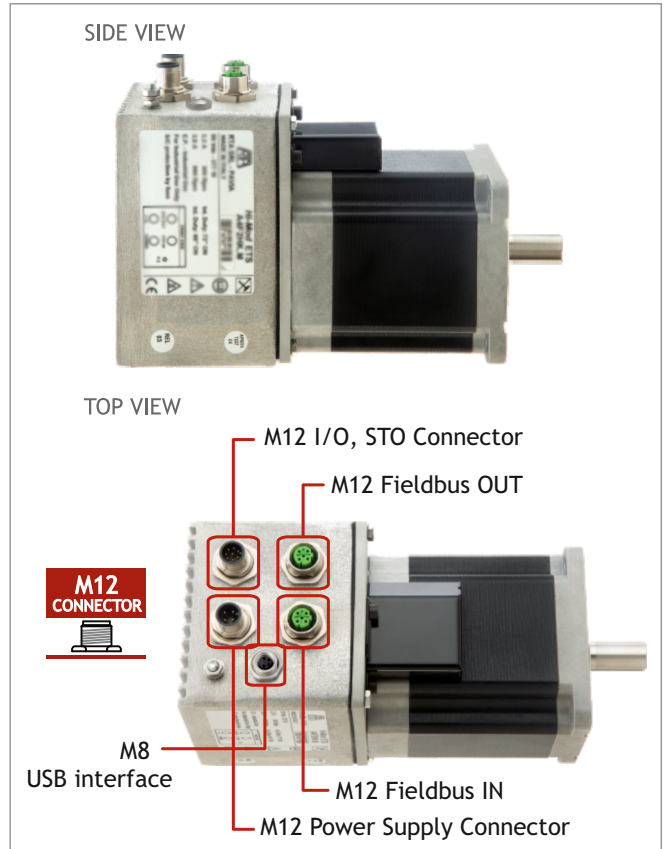

HI MOD MT/MTS Combo Unit

INTRODUCTION

HI-MOD MT is a series of stepping motors in three sizes with integrated ministep bipolar chopper drives and STO Function, based on battery-less multi-turn absolute encoder.

- Also available with other interfaces:

EtherCAT EtherNet/IP

HIGHLIGHTS

- New generation Full Closed Loop
- Battery-less Multi-turn ABSOLUTE ENCODER
- Holding Torque up to 920 Ncm
- Communication by means of Modbus TCP/IP interface
- Different Operation Modes
- Available Inputs / Outputs
- Touch probe hardware input
- AUTO-SYNC function
- STO Function - SIL3 with Error Detection Monitor

Front Brake and/or Gearbox versions available

SCAN THE QR CODE TO WATCH A VIDEO ON THE AUTO-SYNC FUNCTION

Please refer to download.rta.it for technical specifications

Models	Motor Length (mm)	Holding Torque (Ncm)	Encoder Type	Digital In/Out	STO	Rated Voltage (VDC)
HI-MOD MTS A4K2HN.M <i>Full Closed Loop</i>	96.5	700	Battery-less Multi-turn Absolute	1/2	✓	48-80
HI-MOD MT A5K2HN.M <i>Full Closed Loop</i>	96.5	700	Battery-less Multi-turn Absolute	2/2	X	48-80
HI-MOD MTS A4K2RN.M <i>Full Closed Loop</i>	96.5	700	Battery-less Multi-turn Absolute	1/2	✓	80-140
HI-MOD MT A5K2RN.M <i>Full Closed Loop</i>	96.5	700	Battery-less Multi-turn Absolute	2/2	X	80-140

TORQUE/SPEED CURVE

48/80/140 VDC TORQUE/SPEED CURVE - REF. 700 Ncm MODELS

MECHANICAL DIMENSIONS (mm)

Starter kit and cable set available.

R.T.A. s.r.l.
Via E. Mattei - Fraz- Divisa
27020 Marcignago (PV) (Italy)
T +39.0382.929.855
F +39.0382.929.150
www.rta.it