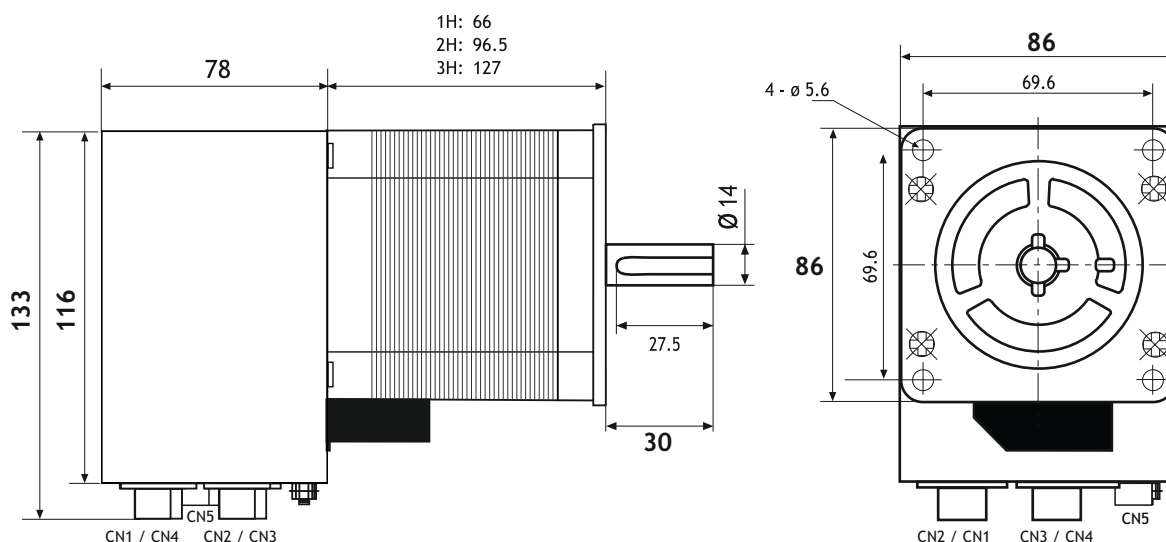

140 VDC

140 VDC

Other models upon request

SIZES AND PERFORMANCES

Holding Torque: 360 Ncm

Holding Torque: 700 Ncm

Holding Torque: 920 Ncm

CONNECTION SCHEME

TORQUE/SPEED CURVE

48/80/140 VDC TORQUE/SPEED CURVE - REF. 700 Ncm MODELS

MECHANICAL DIMENSIONS (mm)

Starter kit and cable set available.

R.T.A. s.r.l.
Via E. Mattei - Fraz- Divisa
27020 Marcignago (PV) (Italy)
T +39.0382.929.855
F +39.0382.929.150
www.rta.it