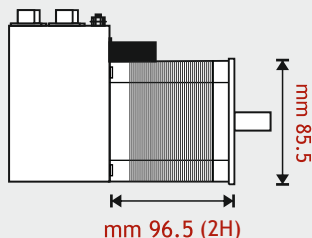

140 VDC

140 VDC

Other models upon request

SIZES AND PERFORMANCES

Holding Torque: 360 Ncm

Holding Torque: 700 Ncm

Holding Torque: 920 Ncm

CONNECTION SCHEME

TORQUE/SPEED CURVE

48/80/140 VDC TORQUE/SPEED CURVE - REF. 700 Ncm MODELS

MECHANICAL DIMENSIONS (mm)

Starter kit and cable set available.

R.T.A. s.r.l.
Via E. Mattei - Fraz- Divisa
27020 Marcignago (PV) (Italy)
T +39.0382.929.855
F +39.0382.929.150
www.rta.it