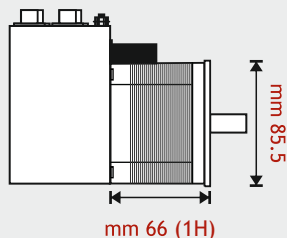

Front Brake and/or Gearbox versions available

SCAN THE QR CODE TO WATCH A VIDEO ON THE AUTO-SYNC FUNCTION

Please refer to download.rta.it for technical specifications

Models	Motor Length (mm)	Holding Torque (Ncm)	Encoder Type	Digital In/Out	STO	Rated Voltage (VDC)
HI-MOD MTS A4K2HN.M <i>Full Closed Loop</i>	96.5	700	Battery-less Multi-turn Absolute	1/2	✓	48-80
HI-MOD MT A5K2HN.M <i>Full Closed Loop</i>	96.5	700	Battery-less Multi-turn Absolute	2/2	X	48-80
HI-MOD MTS A4K2RN.M <i>Full Closed Loop</i>	96.5	700	Battery-less Multi-turn Absolute	1/2	✓	80-140
HI-MOD MT A5K2RN.M <i>Full Closed Loop</i>	96.5	700	Battery-less Multi-turn Absolute	2/2	X	80-140

140 VDC

140 VDC

Other models upon request

SIZES AND PERFORMANCES

Holding Torque: 360 Ncm

Holding Torque: 700 Ncm

Holding Torque: 920 Ncm

CONNECTION SCHEME

TORQUE/SPEED CURVE

48/80/140 VDC TORQUE/SPEED CURVE - REF. 700 Ncm MODELS

MECHANICAL DIMENSIONS (mm)

Starter kit and cable set available.

R.T.A. s.r.l.
Via E. Mattei - Fraz- Divisa
27020 Marcignago (PV) (Italy)
T +39.0382.929.855
F +39.0382.929.150
www.rta.it