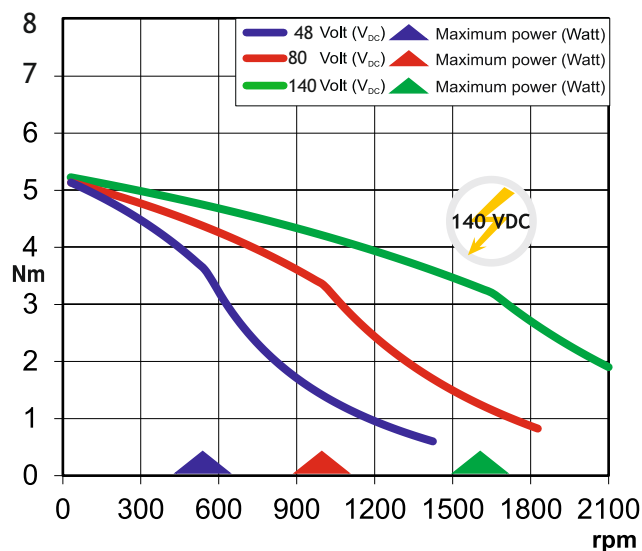

140 VDC

140 VDC

Other models upon request

SIZES AND PERFORMANCES

Holding Torque: 360 Ncm

Holding Torque: 700 Ncm

Holding Torque: 920 Ncm

CONNECTION SCHEME

TORQUE/SPEED CURVE

48/80/140 VDC TORQUE/SPEED CURVE - REF. 700 Ncm MODELS

MECHANICAL DIMENSIONS (mm)

Starter kit and cable set available.

R.T.A. s.r.l.
Via E. Mattei - Fraz- Divisa
27020 Marcignago (PV) (Italy)
T +39.0382.929.855
F +39.0382.929.150
www.rta.it