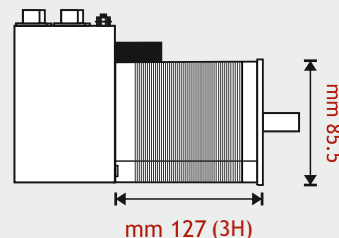

140 VDC

140 VDC

Other models upon request

SIZES AND PERFORMANCES

Holding Torque: 360 Ncm

Holding Torque: 700 Ncm

Holding Torque: 920 Ncm

CONNECTION SCHEME

TORQUE/SPEED CURVE

48/80/140 VDC TORQUE/SPEED CURVE - REF. 700 Ncm MODELS

MECHANICAL DIMENSIONS (mm)

Starter kit and cable set available.

R.T.A. s.r.l.
Via E. Mattei - Fraz- Divisa
27020 Marcignago (PV) (Italy)
T +39.0382.929.855
F +39.0382.929.150
www.rta.it