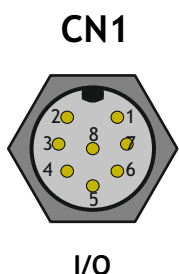

Front Brake and/or Gearbox versions available

SCAN THE QR CODE TO WATCH A VIDEO ON THE AUTO-SYNC FUNCTION

Please refer to download.rta.it for technical specifications

Models	Motor Length (mm)	Holding Torque (Ncm)	Encoder Type	Digital In/Out	STO	Rated Voltage (VDC)
HI-MOD MTS A4K2HN.M <i>Full Closed Loop</i>	96.5	700	Battery-less Multi-turn Absolute	1/2	✓	48-80
HI-MOD MT A5K2HN.M <i>Full Closed Loop</i>	96.5	700	Battery-less Multi-turn Absolute	2/2	X	48-80
HI-MOD MTS A4K2RN.M <i>Full Closed Loop</i>	96.5	700	Battery-less Multi-turn Absolute	1/2	✓	80-140
HI-MOD MT A5K2RN.M <i>Full Closed Loop</i>	96.5	700	Battery-less Multi-turn Absolute	2/2	X	80-140

140 VDC

140 VDC

Other models upon request

SIZES AND PERFORMANCES

Holding Torque: 360 Ncm

Holding Torque: 700 Ncm

Holding Torque: 920 Ncm

CONNECTION SCHEME

TORQUE/SPEED CURVE

48/80/140 VDC TORQUE/SPEED CURVE - REF. 700 Ncm MODELS

MECHANICAL DIMENSIONS (mm)

Starter kit and cable set available.

R.T.A. s.r.l.
Via E. Mattei - Fraz- Divisa
27020 Marcignago (PV) (Italy)
T +39.0382.929.855
F +39.0382.929.150
www.rta.it