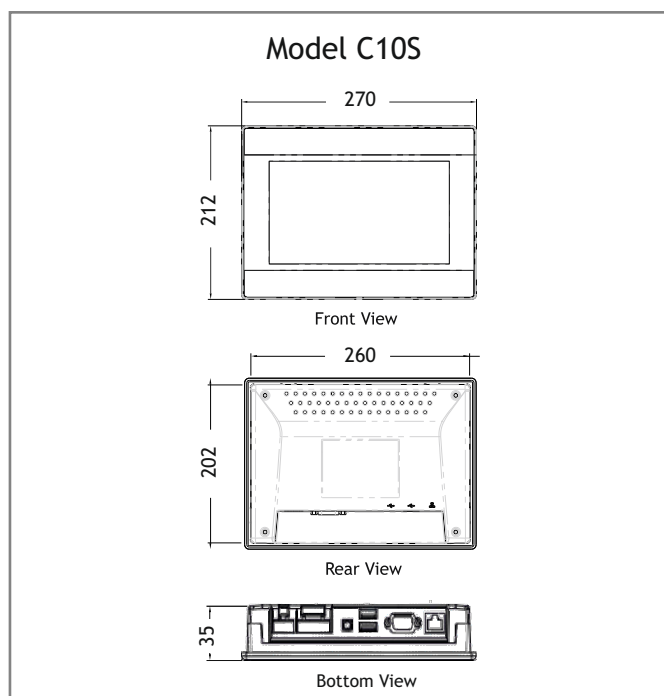

MECHANICAL DIMENSIONS (mm)

R.T.A. s.r.l.
Via E. Mattei - Fraz- Divisa
27020 Marcignago (PV) (Italy)
T +39.0382.929.855
F +39.0382.929.150
www.rta.it

R.T.A. Deutschland GmbH
Bublitzer Strasse 34, 40599
Duesseldorf (Germany)
T +49.211.749.668.60
F +49.211.749.668.66
www.rta-deutschland.de

R.T.A. INDIA Pvt
Teerth Business Center 3rd Floor, Unit No. 7,
Block EL-15, MIDC Bhosari Pimpri-Chinchwad,
Pune 411026 (India)
Tel. +91 9422507445
www.rta-india.in