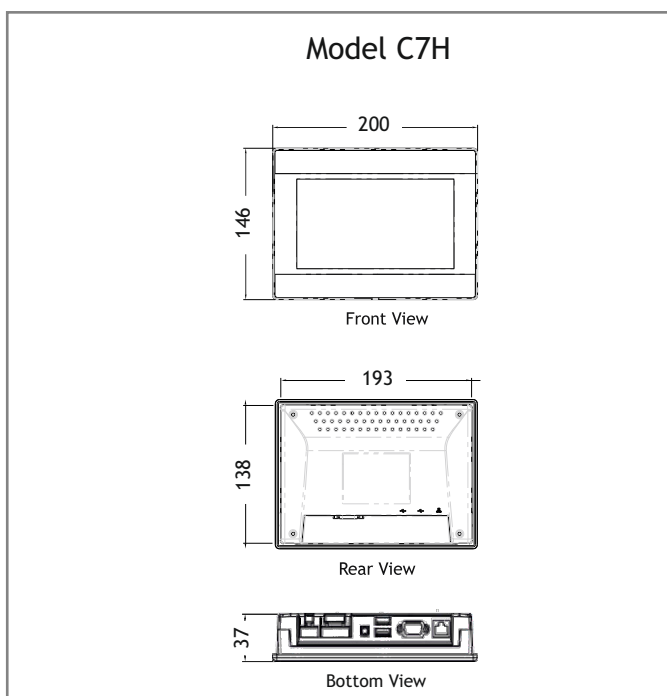

MECHANICAL DIMENSIONS (mm)

R.T.A. s.r.l.
Via E. Mattei - Fraz- Divisa
27020 Marcignago (PV) (Italy)
T +39.0382.929.855
F +39.0382.929.150
www.rta.it

R.T.A. Deutschland GmbH
Bublitzer Strasse 34, 40599
Duesseldorf (Germany)
T +49.211.749.668.60
F +49.211.749.668.66
www.rta-deutschland.de

R.T.A. INDIA Pvt
Teerth Business Center 3rd Floor, Unit No. 7,
Block EL-15, MIDC Bhosari Pimpri-Chinchwad,
Pune 411026 (India)
Tel. +91 9422507445
www.rta-india.in