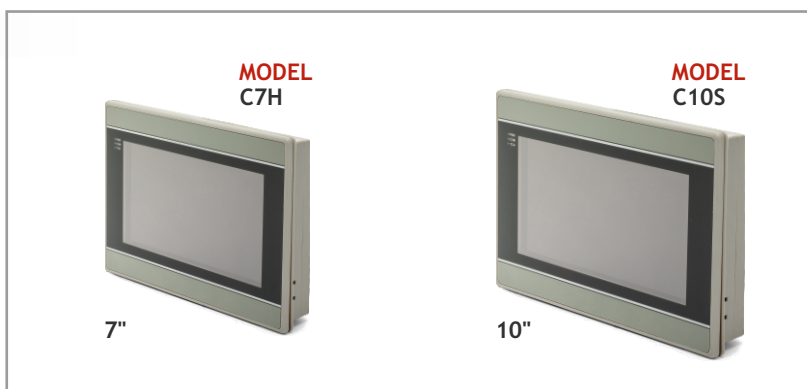

HMI Touch Screen C7H - C10S

MAIN FEATURES

- 2 serial ports, 2 USB ports, SD card.
- Compact size for easy installation
- Easy integration with A-series PLC
- R.T.A. support team

TECHNICAL SPECIFICATIONS

MODEL		C7H	C10S
DISPLAY	DISPLAY	7"	10.1"
	RESOLUTION	1024x600 pixels	1024x600 pixels
MEMORY	FLASH	4 Gb	
	RAM	512 Mb	
DIMENSIONS	DIMENSION	200x146x37 mm	270x212x35 mm
	WEIGHT	0.8 Kg	1.3 Kg
POWER	POWER CONSUMPTION	24±20% VDC	
	INPUT POWER	7 W	10 W