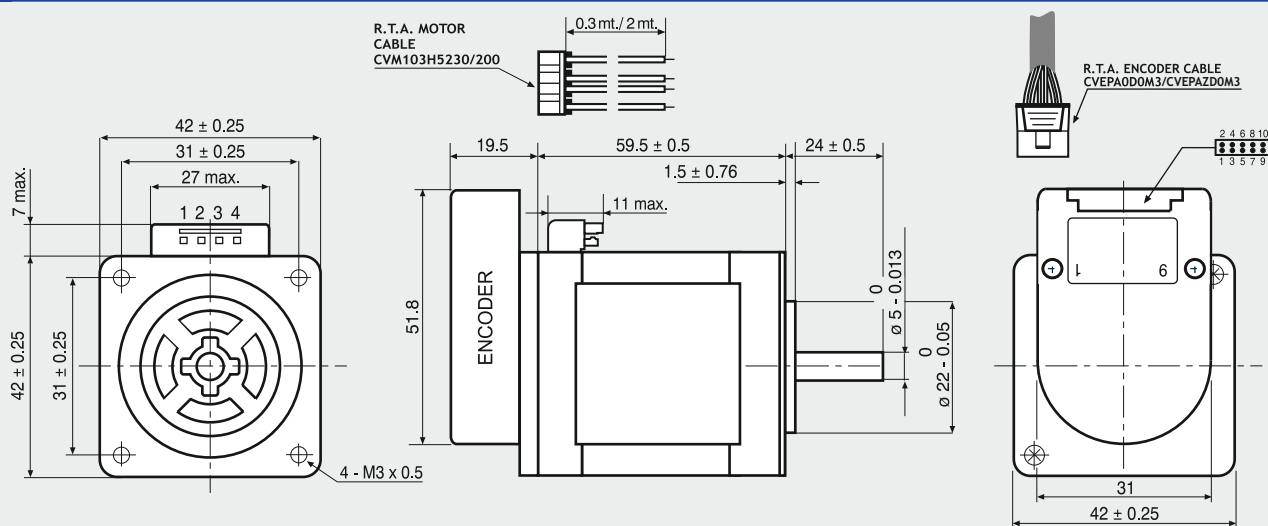

EM 1H3H-OXX0

Dimensions (Unit:mm)

SANYO DENKI MOTOR FEATURES

MODEL	EM 1H3H-OXX0
SANYO DENKI MOTOR CODE	103-H5212-4610
BASIC STEP ANGLE	1.8° ± 0.09°
BIPOLAR PARALLEL CURRENT (A)	2.0
RESISTANCE (Ohm)	1.5
INDUCTANCE (mH)	3.0
BIPOLAR HOLDING TORQUE (Ncm)	65
ROTOR INERTIA (Kgm ² × 10 ⁻⁷)	110
THEORETICAL ACCELERATION (rad × sec. ⁻²)	59000
BACK E.M.F. (V/Krpm)	32
MASS (Kg)	0.50
LEADS CODE	V

TORQUE/ SPEED CURVE

103-H5212-4610 MOTOR NEEDS CVM103H5230 R.T.A. CABLE. CONTACT R.T.A. FOR FURTHER DETAILS.

ENCODER OPTIONS:	EM 1H3H-04D0	EM 1H3H-04E0	EM 1H3H-0HE0
RESOLUTION	400 cpr	400 cpr	4000 cpr
INDEX	No	Yes	Yes
CURRENT CONSUMPTION (mA)	50	50	85
HIGH LEVEL OUTPUT (Volt)	5 (TIP) - 4.75 (MIN) (I _{max} =25mA)	3.4 (TIP) - 2.4 (MIN) (I _{max} =20mA)	3.4 (TIP) - 2.4 (MIN) (I _{max} =20mA)
LOW LEVEL OUTPUT (Volt)	0.25 (TIP) - 0.6 (MAX) (I _{max} =25mA)	0.2 (TIP) - 0.4 (MAX) (I _{max} =20mA)	0.2 (TIP) - 0.4 (MAX) (I _{max} =20mA)
OUTPUT SIGNAL	Differential	Differential	Differential
MAXIMUM FREQUENCY (KHz)	100	100	720
POWER SUPPLY VOLTAGE (Volt)	5 V _{DC} ± 10%	5 V _{DC} ± 10%	5 V _{DC} ± 10%

ENCODER NEEDS CVEPA0D0M3 OR CVEPAZ0D0M3 R.T.A. CABLE. CONTACT R.T.A. FOR FURTHER DETAILS

DESCRIPTION	RTA MOTOR CABLE COLORS		ENCODER PIN-OUT		
	CVM103H52200 COLORS	CVM103H5230 COLORS	04D0 PINS	04E0/0HE0 PINS	R.T.A. CABLE LEADS COLOR
CHANNEL A	ORANGE	WHITE	6	6	GREEN
CHANNEL A-	BLUE	GREEN	5	5	PURPLE
CHANNEL B	YELLOW	YELLOW	8	8	BLUE
CHANNEL B-	RED	BROWN	7	7	BROWN
			2	2	RED
			3	3	BLACK
			/	10	ORANGE
			/	9	WHITE