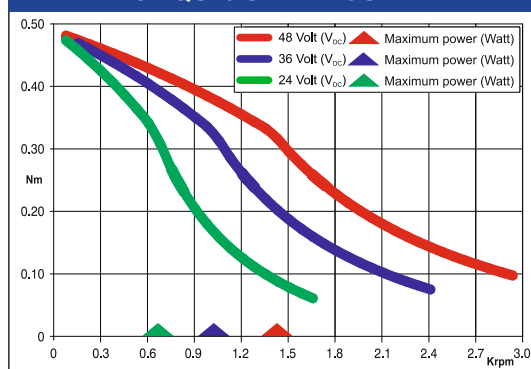

EM 1H3H-OXX0

Dimensions (Unit:mm)

SANYO DENKI MOTOR FEATURES

MODEL	EM 1H3H-OXX0
SANYO DENKI MOTOR CODE	103-H5212-4610
BASIC STEP ANGLE	1.8° ± 0.09°
BIPOLAR PARALLEL CURRENT (A)	2.0
RESISTANCE (Ohm)	1.5
INDUCTANCE (mH)	3.0
BIPOLAR HOLDING TORQUE (Ncm)	65
ROTOR INERTIA (Kgm ² × 10 ⁻⁷)	110
THEORETICAL ACCELERATION (rad × sec. ⁻²)	59000
BACK E.M.F. (V/Krpm)	32
MASS (Kg)	0.50
LEADS CODE	V

TORQUE/ SPEED CURVE

103-H5212-4610 MOTOR NEEDS CVM103H5230 R.T.A. CABLE. CONTACT R.T.A. FOR FURTHER DETAILS.

ENCODER OPTIONS:	EM 1H3H-04D0	EM 1H3H-04E0	EM 1H3H-0HE0
RESOLUTION	400 cpr	400 cpr	4000 cpr
INDEX	No	Yes	Yes
CURRENT CONSUMPTION (mA)	50	50	85
HIGH LEVEL OUTPUT (Volt)	5 (TIP) - 4.75 (MIN) (I _{max} =25mA)	3.4 (TIP) - 2.4 (MIN) (I _{max} =20mA)	3.4 (TIP) - 2.4 (MIN) (I _{max} =20mA)
LOW LEVEL OUTPUT (Volt)	0.25 (TIP) - 0.6 (MAX) (I _{max} =25mA)	0.2 (TIP) - 0.4 (MAX) (I _{max} =20mA)	0.2 (TIP) - 0.4 (MAX) (I _{max} =20mA)
OUTPUT SIGNAL	Differential	Differential	Differential
MAXIMUM FREQUENCY (KHz)	100	100	720
POWER SUPPLY VOLTAGE (Volt)	5 V _{DC} ± 10%	5 V _{DC} ± 10%	5 V _{DC} ± 10%