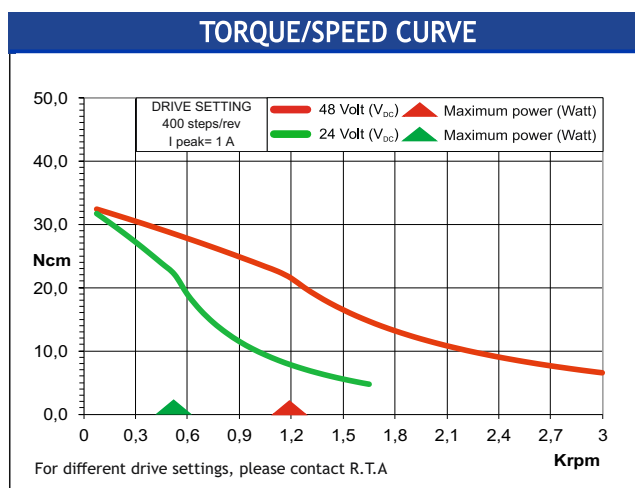

RH 1S1M-OXX0

Dimensions (Unit:mm)

ENCODER OPTIONS:	RH 1S1M-04D0	RH 1S1M-04E0	RH 1S1M-0HE0
RESOLUTION	400 cpr	400 cpr	4000 cpr
INDEX	No	Yes	Yes
CURRENT CONSUMPTION (mA)	50	50	85
HIGH LEVEL OUTPUT (Volt)	5 (TIP) - 4.75 (MIN) ($I_{max}=25mA$)	3.4 (TIP) - 2.4 (MIN) ($I_{max}=20mA$)	3.4 (TIP) - 2.4 (MIN) ($I_{max}=20mA$)
LOW LEVEL OUTPUT (Volt)	0.25 (TIP) - 0.6 (MAX) ($I_{max}=25mA$)	0.2 (TIP) - 0.4 (MAX) ($I_{max}=20mA$)	0.2 (TIP) - 0.4 (MAX) ($I_{max}=20mA$)
OUTPUT SIGNAL	Differential	Differential	Differential
MAXIMUM FREQUENCY (KHz)	100	100	720
POWER SUPPLY VOLTAGE (Volt)	$5 V_{DC} \pm 10\%$	$5 V_{DC} \pm 10\%$	$5 V_{DC} \pm 10\%$

FEATURES		RH 1S1M
MODEL		RH 1S1M
BASIC STEP ANGLE		1.8°
BIPOLAR CURRENT (A)		1.0
UNIPOLAR CURRENT (A)		
RESISTANCE (Ohm)		4.6
INDUCTANCE (mH)		9.6
BIPOLAR HOLDING TORQUE (Ncm)		43
UNIPOLAR HOLDING TORQUE (Ncm)		
ROTOR INERTIA ($Kgm^2 \times 10^{-7}$)		46
THEORETICAL ACCELERATION ($rad \times sec^{-2}$)		93500
BACK E.M.F. (V/Krpm)		43
MASS (Kg)		0.3
PROTECTION DEGREE		IP40
LEADS CODE		V