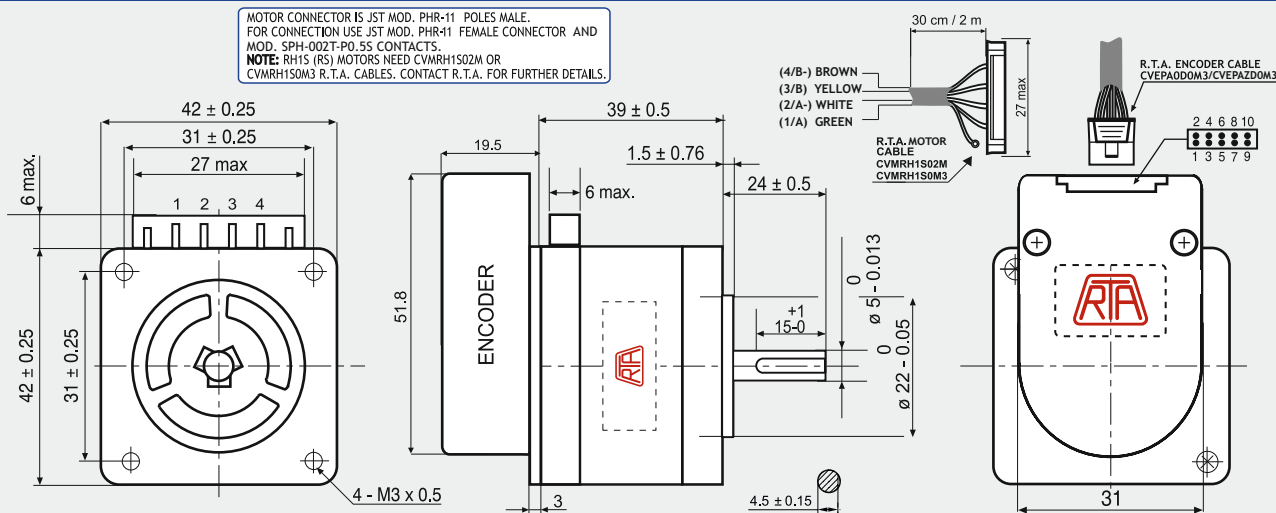

RH 1S1M-OXX0

Dimensions (Unit:mm)

ENCODER OPTIONS:	RH 1S1M-04D0	RH 1S1M-04E0	RH 1S1M-0HE0
RESOLUTION	400 cpr	400 cpr	4000 cpr
INDEX	No	Yes	Yes
CURRENT CONSUMPTION (mA)	50	50	85
HIGH LEVEL OUTPUT (Volt)	5 (TIP) - 4.75 (MIN) ($I_{max}=25mA$)	3.4 (TIP) - 2.4 (MIN) ($I_{max}=20mA$)	3.4 (TIP) - 2.4 (MIN) ($I_{max}=20mA$)
LOW LEVEL OUTPUT (Volt)	0.25 (TIP) - 0.6 (MAX) ($I_{max}=25mA$)	0.2 (TIP) - 0.4 (MAX) ($I_{max}=20mA$)	0.2 (TIP) - 0.4 (MAX) ($I_{max}=20mA$)
OUTPUT SIGNAL	Differential	Differential	Differential
MAXIMUM FREQUENCY (KHz)	100	100	720
POWER SUPPLY VOLTAGE (Volt)	$5 V_{DC} \pm 10\%$	$5 V_{DC} \pm 10\%$	$5 V_{DC} \pm 10\%$

FEATURES		RH 1S1M
MODEL		RH 1S1M
BASIC STEP ANGLE		1.8°
BIPOLAR CURRENT (A)		1.0
UNIPOLAR CURRENT (A)		
RESISTANCE (Ohm)		4.6
INDUCTANCE (mH)		9.6
BIPOLAR HOLDING TORQUE (Ncm)		43
UNIPOLAR HOLDING TORQUE (Ncm)		
ROTOR INERTIA ($Kgm^2 \times 10^{-7}$)		46
THEORETICAL ACCELERATION ($rad \times sec^{-2}$)		93500
BACK E.M.F. (V/Krpm)		43
MASS (Kg)		0.3
PROTECTION DEGREE		IP40
LEADS CODE		V

RTA MOTOR CABLE COLORS

DESCRIPTION	COLOR
CHANNEL A	GREEN
CHANNEL A-	WHITE
CHANNEL B	YELLOW
CHANNEL B-	BROWN

ENCODER PIN-OUT

DESCRIPTION	04D0 PINS	04E0/0HE0 PINS	R.T.A. CABLE LEADS COLOR
CHANNEL A+	6	6	GREEN
CHANNEL A-	5	5	PURPLE
CHANNEL B+	8	8	BLUE
CHANNEL B-	7	7	BROWN
+ DC (5V)	2	2	RED
GROUND	3	3	BLACK
INDEX+	/	10	ORANGE
INDEX-	/	9	WHITE