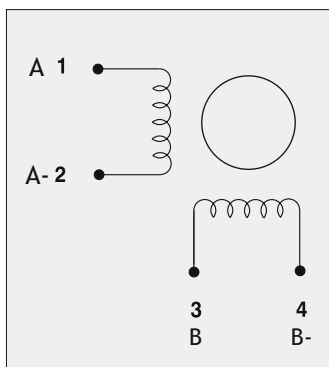

RH 1S1M-OXX0

Dimensions (Unit:mm)

ENCODER OPTIONS:	RH 1S1M-04D0	RH 1S1M-04E0	RH 1S1M-0HE0
RESOLUTION	400 cpr	400 cpr	4000 cpr
INDEX	No	Yes	Yes
CURRENT CONSUMPTION (mA)	50	50	85
HIGH LEVEL OUTPUT (Volt)	5 (TIP) - 4.75 (MIN) ($I_{max}=25mA$)	3.4 (TIP) - 2.4 (MIN) ($I_{max}=20mA$)	3.4 (TIP) - 2.4 (MIN) ($I_{max}=20mA$)
LOW LEVEL OUTPUT (Volt)	0.25 (TIP) - 0.6 (MAX) ($I_{max}=25mA$)	0.2 (TIP) - 0.4 (MAX) ($I_{max}=20mA$)	0.2 (TIP) - 0.4 (MAX) ($I_{max}=20mA$)
OUTPUT SIGNAL	Differential	Differential	Differential
MAXIMUM FREQUENCY (KHz)	100	100	720
POWER SUPPLY VOLTAGE (Volt)	$5 V_{DC} \pm 10\%$	$5 V_{DC} \pm 10\%$	$5 V_{DC} \pm 10\%$

FEATURES		RH 1S1M
MODEL		RH 1S1M
BASIC STEP ANGLE		1.8°
BIPOLAR CURRENT (A)		1.0
UNIPOLAR CURRENT (A)		
RESISTANCE (Ohm)		4.6
INDUCTANCE (mH)		9.6
BIPOLAR HOLDING TORQUE (Ncm)		43
UNIPOLAR HOLDING TORQUE (Ncm)		
ROTOR INERTIA ($Kgm^2 \times 10^{-7}$)		46
THEORETICAL ACCELERATION ($rad \times sec^{-2}$)		93500
BACK E.M.F. (V/Krpm)		43
MASS (Kg)		0.3
PROTECTION DEGREE		IP40
LEADS CODE		V

RTA MOTOR CABLE COLORS

DESCRIPTION	COLOR
CHANNEL A	GREEN
CHANNEL A-	WHITE
CHANNEL B	YELLOW
CHANNEL B-	BROWN

ENCODER PIN-OUT

DESCRIPTION	04D0 PINS	04E0/0HE0 PINS	R.T.A. CABLE LEADS COLOR
CHANNEL A+	6	6	GREEN
CHANNEL A-	5	5	PURPLE
CHANNEL B+	8	8	BLUE
CHANNEL B-	7	7	BROWN
+ DC (5V)	2	2	RED
GROUND	3	3	BLACK
INDEX+	/	10	ORANGE
INDEX-	/	9	WHITE