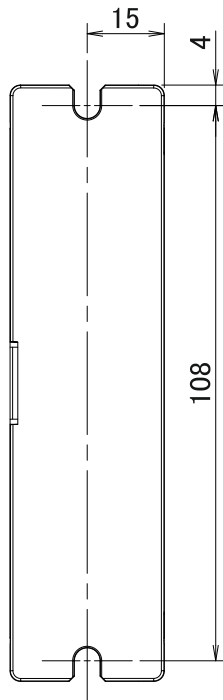

SANMOTION
AC SERVO SYSTEMS

**ADVANCED
MODEL**

**48
VDC**

**ULTRA
COMPACT
SIZE**

PULSE TRAIN

48 VDC SERVOAMPLIFIERS

R Advanced series - 48 VDC Pulse-Train interface servodrive

R.T.A. s.r.l.
Via E. Mattei - Fraz- Divisa
27020 Marcignago (PV) (Italy)
T +39.0382.929.855
F +39.0382.929.150
www.rta.it

R.T.A. Deutschland GmbH
Bublitzter Strasse 34, 40599
Duesseldorf (Germany)
T +49.211.749.668.60
F +49.211.749.668.66
www.rta-deutschland.de

R.T.A. IBERICA
C/Generalitat 22, Local 1
08850 Gava - Barcelona (Spain)
T +34 936.388.805
F +34 936.334.595
www.rta-iberica.es

R.T.A. INDIA Pvt
Teerth Business Center 3rd Floor, Unit No. 7,
Block EL-15, MIDC Bhosari Pimp-Chinchwd,
Pune 411026 (India)
Tel. +91 9422507445
www.rta-india.in