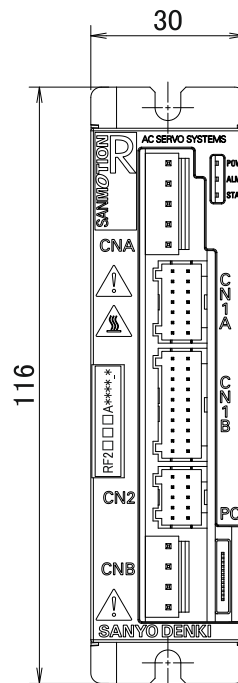

SANMOTION
AC SERVO SYSTEMS

**ADVANCED
MODEL**

**48
VDC**

**ULTRA
COMPACT
SIZE**

PULSE TRAIN

48 VDC SERVOAMPLIFIERS

R Advanced series - 48 VDC Pulse-Train interface servodrive

R.T.A. s.r.l.
Via E. Mattei - Fraz- Divisa
27020 Marcignago (PV) (Italy)
T +39.0382.929.855
F +39.0382.929.150
www.rta.it

R.T.A. Deutschland GmbH
Bublitzter Strasse 34, 40599
Duesseldorf (Germany)
T +49.211.749.668.60
F +49.211.749.668.66
www.rta-deutschland.de

R.T.A. IBERICA
C/Generalitat 22, Local 1
08850 Gava - Barcelona (Spain)
T +34 936.388.805
F +34 936.334.595
www.rta-iberica.es

R.T.A. INDIA Pvt
Teerth Business Center 3rd Floor, Unit No. 7,
Block EL-15, MIDC Bhosari Pimp-Chinchwd,
Pune 411026 (India)
Tel. +91 9422507445
www.rta-india.in