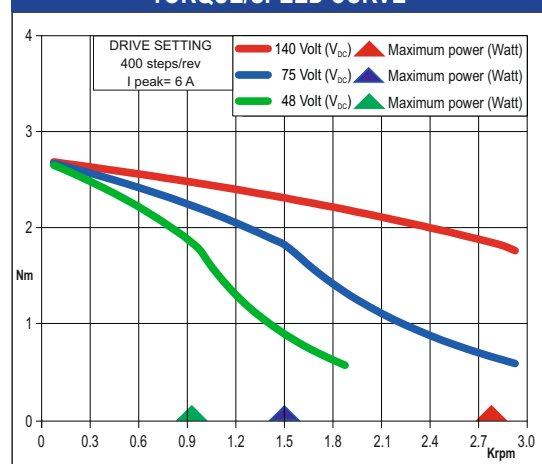

EM 3F1H-0XX0

Dimensions (Unit:mm)

* -04E0 AND -0HE0 ENCODER BOXES MEASURE 50 x 30 x 15 mm (h x w x d).
FOR THESE MODELS AN ENCODER CABLE IS NEEDED (RTA CODE: CVEPAZD03M)

SANYO DENKI MOTOR FEATURES

MODEL	EM 3F1H-0XX0
SANYO DENKI MOTOR CODE	SM 2861-5225
BASIC STEP ANGLE	1.8° ± 0.09°
BIPOLAR PARALLEL CURRENT (Amp)	6.0
RESISTANCE (Ohm)	0.29
INDUCTANCE (mH)	1.7
BIPOLAR HOLDING TORQUE (Ncm)	360
ROTOR INERTIA (Kg·m ² × 10 ⁻⁷)	1480
THEORETICAL ACCELERATION (rad × sec. ⁻²)	24300
BACK E.M.F. (V/Krpm)	60
MASS (Kg)	1.7
INTERNATIONAL STANDARDS	UL, CSA
INSULATION VOLTAGE (V)	250 VAC (350 VDC)
PROTECTION DEGREE - INSULATION CLASS	IP43 - F
LEADS CODE	V

TORQUE/SPEED CURVE

ENCODER OPTIONS:	EM 3F1H-04D0	EM 3F1H-04E0 *	EM 3F1H-0HE0 *
RESOLUTION	400 cpr	400 cpr	4000 cpr
INDEX	No	Yes	Yes
CURRENT CONSUMPTION (mA)	50	50	85
HIGH LEVEL OUTPUT (Volt)	5 (TIP) - 4.75 (MIN) (I _{MAX} =25mA)	3.4 (TIP) - 2.4 (MIN) (I _{MAX} =20mA)	3.4 (TIP) - 2.4 (MIN) (I _{MAX} =20mA)
LOW LEVEL OUTPUT (Volt)	0.25 (TIP) - 0.6 (MAX) (I _{MAX} =25mA)	0.2 (TIP) - 0.4 (MAX) (I _{MAX} =20mA)	0.2 (TIP) - 0.4 (MAX) (I _{MAX} =20mA)
OUTPUT SIGNAL	Differential	Differential	Differential
MAXIMUM FREQUENCY (KHz)	100	100	720
POWER SUPPLY VOLTAGE (Volt)	5 V _{DC} ± 10%	5 V _{DC} ± 10%	5 V _{DC} ± 10%