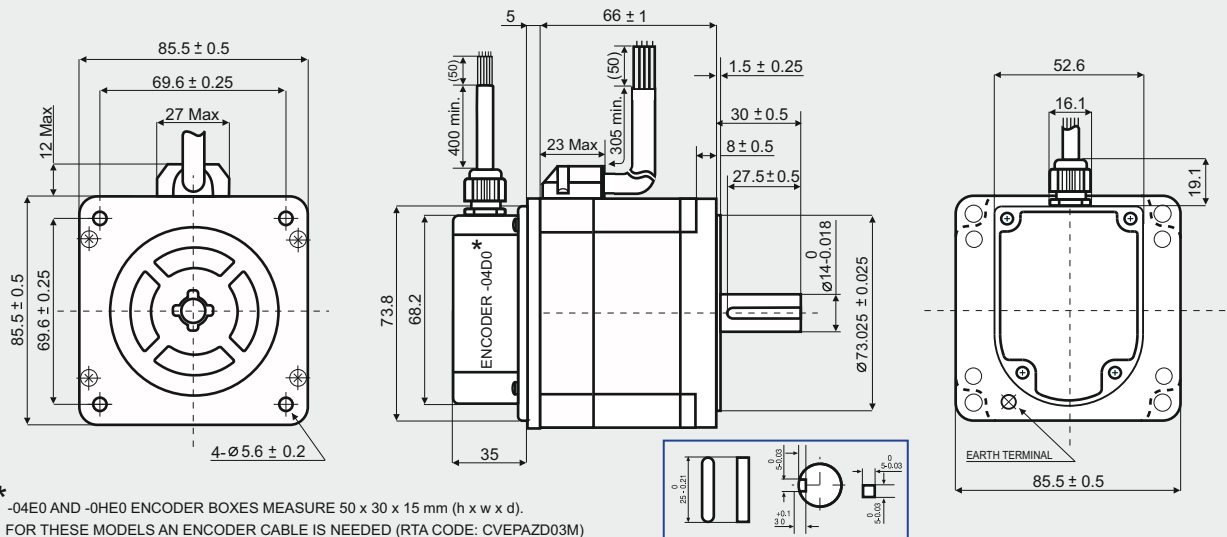

EM 3F1H-0XX0

Dimensions (Unit:mm)

* -04E0 AND -0HE0 ENCODER BOXES MEASURE 50 x 30 x 15 mm (h x w x d).
FOR THESE MODELS AN ENCODER CABLE IS NEEDED (RTA CODE: CVEPAZD03M)

SANYO DENKI MOTOR FEATURES

MODEL	EM 3F1H-0XX0
SANYO DENKI MOTOR CODE	SM 2861-5225
BASIC STEP ANGLE	1.8° ± 0.09°
BIPOLAR PARALLEL CURRENT (Amp)	6.0
RESISTANCE (Ohm)	0.29
INDUCTANCE (mH)	1.7
BIPOLAR HOLDING TORQUE (Ncm)	360
ROTOR INERTIA (Kg·m ² × 10 ⁻⁷)	1480
THEORETICAL ACCELERATION (rad × sec. ⁻²)	24300
BACK E.M.F. (V/Krpm)	60
MASS (Kg)	1.7
INTERNATIONAL STANDARDS	UL, CSA
INSULATION VOLTAGE (V)	250 VAC (350 VDC)
PROTECTION DEGREE - INSULATION CLASS	IP43 - F
LEADS CODE	V

TORQUE/SPEED CURVE

ENCODER OPTIONS:	EM 3F1H-04D0	EM 3F1H-04E0 *	EM 3F1H-0HE0 *
RESOLUTION	400 cpr	400 cpr	4000 cpr
INDEX	No	Yes	Yes
CURRENT CONSUMPTION (mA)	50	50	85
HIGH LEVEL OUTPUT (Volt)	5 (TIP) - 4.75 (MIN) (I _{MAX} =25mA)	3.4 (TIP) - 2.4 (MIN) (I _{MAX} =20mA)	3.4 (TIP) - 2.4 (MIN) (I _{MAX} =20mA)
LOW LEVEL OUTPUT (Volt)	0.25 (TIP) - 0.6 (MAX) (I _{MAX} =25mA)	0.2 (TIP) - 0.4 (MAX) (I _{MAX} =20mA)	0.2 (TIP) - 0.4 (MAX) (I _{MAX} =20mA)
OUTPUT SIGNAL	Differential	Differential	Differential
MAXIMUM FREQUENCY (KHz)	100	100	720
POWER SUPPLY VOLTAGE (Volt)	5 V _{DC} ± 10%	5 V _{DC} ± 10%	5 V _{DC} ± 10%

ENCODER CABLE / ENCODER PIN OUT

DESCRIPTION	04D0	04E0 PINS	0HE0 PINS
CHANNEL A+	● BLUE	6 ● GREEN	6 ● GREEN
CHANNEL A-	● BROWN	5 ● PURPLE	5 ● PURPLE
CHANNEL B+	● GREEN	8 ● BLUE	8 ● BLUE
CHANNEL B-	● PURPLE	7 ● BROWN	7 ● BROWN
+ DC (5V)	● RED	2 ● RED	2 ● RED
GROUND	● BLACK	3 ● BLACK	3 ● BLACK
INDEX+	/	10 ● ORANGE	10 ● ORANGE
INDEX-	/	9 ○ WHITE	9 ○ WHITE