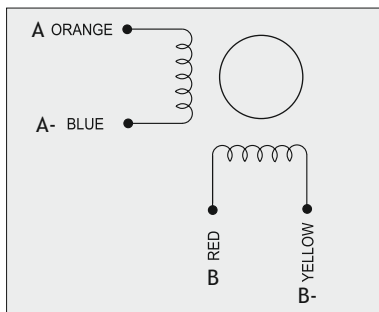

EM 3F1H-0XX0

Dimensions (Unit:mm)

* -04E0 AND -0HE0 ENCODER BOXES MEASURE 50 x 30 x 15 mm (h x w x d).
FOR THESE MODELS AN ENCODER CABLE IS NEEDED (RTA CODE: CVEPAZD03M)

SANYO DENKI MOTOR FEATURES

MODEL	EM 3F1H-0XX0
SANYO DENKI MOTOR CODE	SM 2861-5225
BASIC STEP ANGLE	1.8° ± 0.09°
BIPOLAR PARALLEL CURRENT (Amp)	6.0
RESISTANCE (Ohm)	0.29
INDUCTANCE (mH)	1.7
BIPOLAR HOLDING TORQUE (Ncm)	360
ROTOR INERTIA (Kg·m ² × 10 ⁻⁷)	1480
THEORETICAL ACCELERATION (rad × sec. ⁻²)	24300
BACK E.M.F. (V/Krpm)	60
MASS (Kg)	1.7
INTERNATIONAL STANDARDS	UL, CSA
INSULATION VOLTAGE (V)	250 VAC (350 VDC)
PROTECTION DEGREE - INSULATION CLASS	IP43 - F
LEADS CODE	V

TORQUE/SPEED CURVE

ENCODER OPTIONS:	EM 3F1H-04D0	EM 3F1H-04E0 *	EM 3F1H-0HE0 *
RESOLUTION	400 cpr	400 cpr	4000 cpr
INDEX	No	Yes	Yes
CURRENT CONSUMPTION (mA)	50	50	85
HIGH LEVEL OUTPUT (Volt)	5 (TIP) - 4.75 (MIN) (I _{MAX} =25mA)	3.4 (TIP) - 2.4 (MIN) (I _{MAX} =20mA)	3.4 (TIP) - 2.4 (MIN) (I _{MAX} =20mA)
LOW LEVEL OUTPUT (Volt)	0.25 (TIP) - 0.6 (MAX) (I _{MAX} =25mA)	0.2 (TIP) - 0.4 (MAX) (I _{MAX} =20mA)	0.2 (TIP) - 0.4 (MAX) (I _{MAX} =20mA)
OUTPUT SIGNAL	Differential	Differential	Differential
MAXIMUM FREQUENCY (KHz)	100	100	720
POWER SUPPLY VOLTAGE (Volt)	5 V _{DC} ± 10%	5 V _{DC} ± 10%	5 V _{DC} ± 10%

ENCODER CABLE / ENCODER PIN OUT

DESCRIPTION	04D0	04E0 PINS	0HE0 PINS
CHANNEL A+	● BLUE	6 ● GREEN	6 ● GREEN
CHANNEL A-	● BROWN	5 ● PURPLE	5 ● PURPLE
CHANNEL B+	● GREEN	8 ● BLUE	8 ● BLUE
CHANNEL B-	● PURPLE	7 ● BROWN	7 ● BROWN
+ DC (5V)	● RED	2 ● RED	2 ● RED
GROUND	● BLACK	3 ● BLACK	3 ● BLACK
INDEX+	/	10 ● ORANGE	10 ● ORANGE
INDEX-	/	9 ○ WHITE	9 ○ WHITE