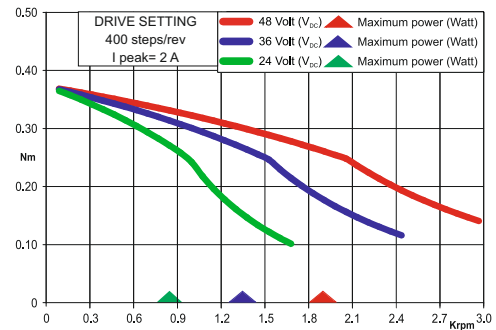

EM 1H2H-OXXO

Dimensions (Unit:mm)

SANYO DENKI MOTOR FEATURES

MODEL	EM 1H2H-OXXO	
SANYO DENKI MOTOR CODE	103-H5210-4512	
BASIC STEP ANGLE	1.8° ± 0.09°	
BIPOLAR PARALLEL CURRENT (A)	2.0	
RESISTANCE (Ohm)	1.25	
INDUCTANCE (mH)	2.4	
BIPOLAR HOLDING TORQUE (Ncm)	51	
ROTOR INERTIA (Kg·m ² × 10 ⁻⁷)	74	
THEORETICAL ACCELERATION (rad × sec. ⁻²)	69000	
BACK E.M.F. (V/Krpm)	14	
MASS (Kg)	0.35	
LEADS CODE	V	

TORQUE/SPEED CURVE

103-H5210-4512 MOTOR NEEDS CVM103H5230 OR CVM103H52200 R.T.A. CABLES. CONTACT R.T.A. FOR FURTHER DETAILS.

ENCODER OPTIONS:	EM 1H2H-04D0	EM 1H2H-04E0	EM 1H2H-0HE0
RESOLUTION	400 cpr	400 cpr	4000 cpr
INDEX	No	Yes	Yes
CURRENT CONSUMPTION (mA)	50	50	85
HIGH LEVEL OUTPUT (Volt)	5 (TIP) - 4.75 (MIN) (I _{max} =25mA)	3.4 (TIP) - 2.4 (MIN) (I _{max} =20mA)	3.4 (TIP) - 2.4 (MIN) (I _{max} =20mA)
LOW LEVEL OUTPUT (Volt)	0.25 (TIP) - 0.6 (MAX) (I _{max} =25mA)	0.2 (TIP) - 0.4 (MAX) (I _{max} =20mA)	0.2 (TIP) - 0.4 (MAX) (I _{max} =20mA)
OUTPUT SIGNAL	Differential	Differential	Differential
MAXIMUM FREQUENCY (KHz)	100	100	720
POWER SUPPLY VOLTAGE (Volt)	5 V _{DC} ± 10%	5 V _{DC} ± 10%	5 V _{DC} ± 10%

ENCODER NEEDS CVEPA0D0M3 OR CVEPAZD0M3 R.T.A. CABLE. CONTACT R.T.A. FOR FURTHER DETAILS

A 1 A- 2 B 3 B- 4	RTA MOTOR CABLE COLORS		ENCODER PIN-OUT				
	DESCRIPTION	CVM103H52200 COLORS	CVM103H5230 COLORS	DESCRIPTION	04D0 PINS	04E0/OHE0 PINS	R.T.A. CABLE LEADS COLOR
	CHANNEL A	ORANGE	WHITE	CHANNEL A+	6	6	GREEN
	CHANNEL A-	BLUE	GREEN	CHANNEL A-	5	5	PURPLE
	CHANNEL B	YELLOW	YELLOW	CHANNEL B+	8	8	BLUE
	CHANNEL B-	RED	BROWN	CHANNEL B-	7	7	BROWN
				+ DC (5V)	2	2	RED
				GROUND	3	3	BLACK
				INDEX+	/	10	ORANGE
				INDEX-	/	9	WHITE