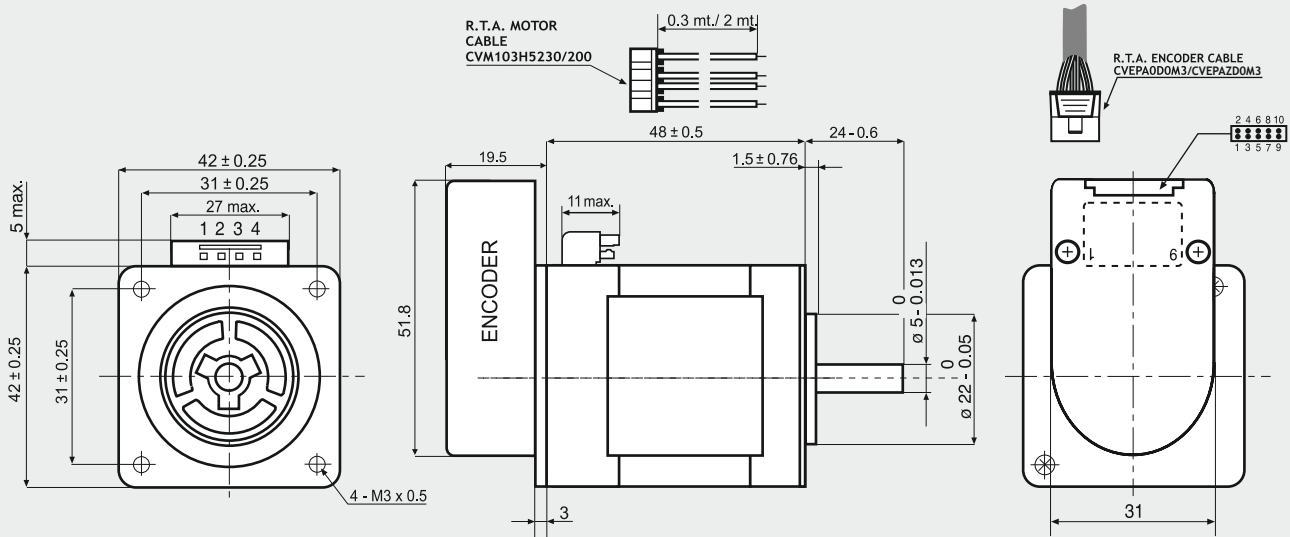

EM 1H2H-OXXO

Dimensions (Unit:mm)

SANYO DENKI MOTOR FEATURES

MODEL	EM 1H2H-OXXO	
SANYO DENKI MOTOR CODE	103-H5210-4512	
BASIC STEP ANGLE	1.8° ± 0.09°	
BIPOLAR PARALLEL CURRENT (A)	2.0	
RESISTANCE (Ohm)	1.25	
INDUCTANCE (mH)	2.4	
BIPOLAR HOLDING TORQUE (Ncm)	51	
ROTOR INERTIA (Kg·m ² × 10 ⁻⁷)	74	
THEORETICAL ACCELERATION (rad × sec. ⁻²)	69000	
BACK E.M.F. (V/Krpm)	14	
MASS (Kg)	0.35	
LEADS CODE	V	

TORQUE/SPEED CURVE

103-H5210-4512 MOTOR NEEDS CVM103H5230 OR CVM103H52200 R.T.A. CABLES. CONTACT R.T.A. FOR FURTHER DETAILS.

ENCODER OPTIONS:	EM 1H2H-04D0	EM 1H2H-04E0	EM 1H2H-0HE0
RESOLUTION	400 cpr	400 cpr	4000 cpr
INDEX	No	Yes	Yes
CURRENT CONSUMPTION (mA)	50	50	85
HIGH LEVEL OUTPUT (Volt)	5 (TIP) - 4.75 (MIN) (I _{max} =25mA)	3.4 (TIP) - 2.4 (MIN) (I _{max} =20mA)	3.4 (TIP) - 2.4 (MIN) (I _{max} =20mA)
LOW LEVEL OUTPUT (Volt)	0.25 (TIP) - 0.6 (MAX) (I _{max} =25mA)	0.2 (TIP) - 0.4 (MAX) (I _{max} =20mA)	0.2 (TIP) - 0.4 (MAX) (I _{max} =20mA)
OUTPUT SIGNAL	Differential	Differential	Differential
MAXIMUM FREQUENCY (KHz)	100	100	720
POWER SUPPLY VOLTAGE (Volt)	5 V _{DC} ± 10%	5 V _{DC} ± 10%	5 V _{DC} ± 10%

ENCODER NEEDS CVEPA0D0M3 OR CVEPAZD0M3 R.T.A. CABLE. CONTACT R.T.A. FOR FURTHER DETAILS

A 1 A- 2 B 3 B- 4	RTA MOTOR CABLE COLORS		ENCODER PIN-OUT				
	DESCRIPTION	CVM103H52200 COLORS	CVM103H5230 COLORS	DESCRIPTION	04D0 PINS	04E0/OHE0 PINS	R.T.A. CABLE LEADS COLOR
	CHANNEL A	ORANGE	WHITE	CHANNEL A+	6	6	GREEN
	CHANNEL A-	BLUE	GREEN	CHANNEL A-	5	5	PURPLE
	CHANNEL B	YELLOW	YELLOW	CHANNEL B+	8	8	BLUE
	CHANNEL B-	RED	BROWN	CHANNEL B-	7	7	BROWN
				+ DC (5V)	2	2	RED
				GROUND	3	3	BLACK
				INDEX+	/	10	ORANGE
				INDEX-	/	9	WHITE