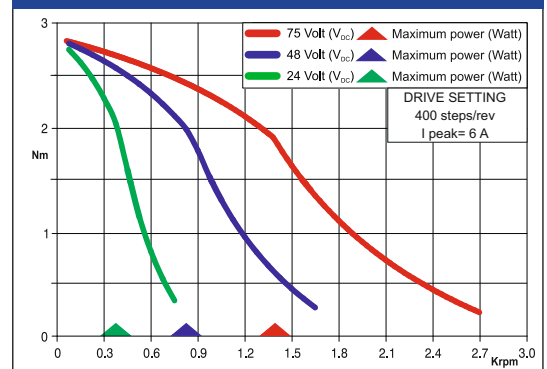

EM 6H3H-OXXO

Dimensions (Unit:mm)

SANYO DENKI MOTOR FEATURES

MODEL	EM 6H3H-OXXO	
SANYO DENKI MOTOR CODE	103-H7826-1612	
BASIC STEP ANGLE	1.8° ± 0.09°	
BIPOLAR PARALLEL CURRENT	(A)	6.0
RESISTANCE	(Ohm)	0.43
INDUCTANCE	(mH)	1.45
BIPOLAR HOLDING TORQUE	(Ncm)	380
ROTOR INERTIA	(Kgm ² × 10 ⁻⁷)	1080
THEORETICAL ACCELERATION	(rad × sec. ⁻²)	35200
BACK E.M.F.	(V/Krpm)	70
MASS	(Kg)	1.70
LEADS CODE	V	

TORQUE/SPEED CURVE

103-H7826-1612 MOTOR NEEDS CVM78/100 OR CVM78/300 R.T.A. CABLES. CONTACT R.T.A. FOR FURTHER DETAILS.

ENCODER OPTIONS:	EM 6H3H-04D0	EM 6H3H-04E0	EM 6H3H-0HE0
RESOLUTION	400 cpr	400 cpr	4000 cpr
INDEX	No	Yes	Yes
CURRENT CONSUMPTION (mA)	50	50	85
HIGH LEVEL OUTPUT (Volt)	5 (TIP) - 4.75 (MIN) (I _{max} =25mA)	3.4 (TIP) - 2.4 (MIN) (I _{max} =20mA)	3.4 (TIP) - 2.4 (MIN) (I _{max} =20mA)
LOW LEVEL OUTPUT (Volt)	0.25 (TIP) - 0.6 (MAX) (I _{max} =25mA)	0.2 (TIP) - 0.4 (MAX) (I _{max} =20mA)	0.2 (TIP) - 0.4 (MAX) (I _{max} =20mA)
OUTPUT SIGNAL	Differential	Differential	Differential
MAXIMUM FREQUENCY (KHz)	100	100	720
POWER SUPPLY VOLTAGE (Volt)	5 V _{DC} ± 10%	5 V _{DC} ± 10%	5 V _{DC} ± 10%