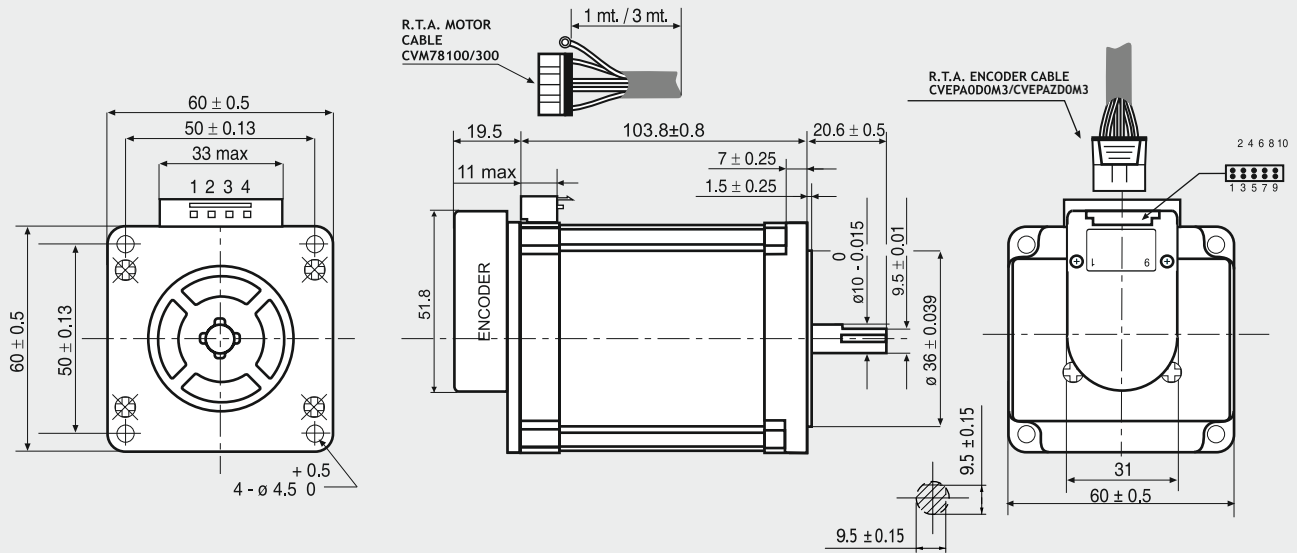

EM 6H3H-OXXO

Dimensions (Unit:mm)

SANYO DENKI MOTOR FEATURES

MODEL	EM 6H3H-OXXO	
SANYO DENKI MOTOR CODE	103-H7826-1612	
BASIC STEP ANGLE	1.8° ± 0.09°	
BIPOLAR PARALLEL CURRENT	(A)	6.0
RESISTANCE	(Ohm)	0.43
INDUCTANCE	(mH)	1.45
BIPOLAR HOLDING TORQUE	(Ncm)	380
ROTOR INERTIA	(Kgm ² × 10 ⁻⁷)	1080
THEORETICAL ACCELERATION	(rad × sec. ⁻²)	35200
BACK E.M.F.	(V/Krpm)	70
MASS	(Kg)	1.70
LEADS CODE	V	

TORQUE/SPEED CURVE

103-H7826-1612 MOTOR NEEDS CVM78/100 OR CVM78/300 R.T.A. CABLES. CONTACT R.T.A. FOR FURTHER DETAILS.

ENCODER OPTIONS:	EM 6H3H-04D0	EM 6H3H-04E0	EM 6H3H-0HE0
RESOLUTION	400 cpr	400 cpr	4000 cpr
INDEX	No	Yes	Yes
CURRENT CONSUMPTION (mA)	50	50	85
HIGH LEVEL OUTPUT (Volt)	5 (TIP) - 4.75 (MIN) (I _{max} =25mA)	3.4 (TIP) - 2.4 (MIN) (I _{max} =20mA)	3.4 (TIP) - 2.4 (MIN) (I _{max} =20mA)
LOW LEVEL OUTPUT (Volt)	0.25 (TIP) - 0.6 (MAX) (I _{max} =25mA)	0.2 (TIP) - 0.4 (MAX) (I _{max} =20mA)	0.2 (TIP) - 0.4 (MAX) (I _{max} =20mA)
OUTPUT SIGNAL	Differential	Differential	Differential
MAXIMUM FREQUENCY (KHz)	100	100	720
POWER SUPPLY VOLTAGE (Volt)	5 V _{DC} ± 10%	5 V _{DC} ± 10%	5 V _{DC} ± 10%

ENCODER NEEDS CVEPA0D0M3 OR CVEPAZD0M3 R.T.A. CABLE. CONTACT R.T.A. FOR FURTHER DETAILS

DESCRIPTION	ENCODER PIN-OUT			R.T.A. CABLE LEADS COLOR
	04D0 PINS	04E0 PINS	0HE0 PINS	
CHANNEL A+	6	6	6	GREEN
CHANNEL A-	5	5	5	PURPLE
CHANNEL B+	8	8	8	BLUE
CHANNEL B-	7	7	7	BROWN
+ DC (5V)	2	2	2	RED
GROUND	3	3	3	BLACK
INDEX+	/	10	10	ORANGE
INDEX-	/	9	9	WHITE