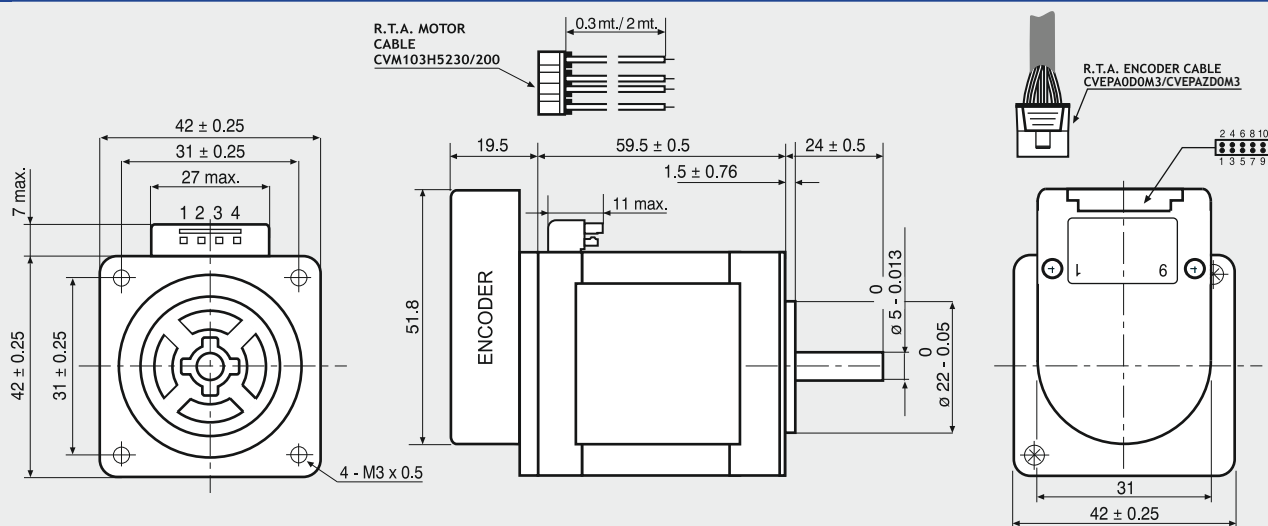

EM 1H3H-OXXO

Dimensions (Unit:mm)

SANYO DENKI MOTOR FEATURES

MODEL	EM 1H3H-OXXO	
SANYO DENKI MOTOR CODE	103-H5212-4610	
BASIC STEP ANGLE	1.8° ± 0.09°	
BIPOLAR PARALLEL CURRENT	(A)	2.0
RESISTANCE	(Ohm)	1.5
INDUCTANCE	(mH)	3.0
BIPOLAR HOLDING TORQUE	(Ncm)	65
ROTOR INERTIA	(Kgm ² × 10 ⁻⁷)	110
THEORETICAL ACCELERATION	(rad × sec. ⁻²)	59000
BACK E.M.F.	(V/Krpm)	32
MASS	(Kg)	0.50
LEADS CODE	V	

TORQUE/ SPEED CURVE

103-H5212-4610 MOTOR NEEDS CVM103H5230 R.T.A. CABLE. CONTACT R.T.A. FOR FURTHER DETAILS.

ENCODER OPTIONS:	EM 1H3H-04D0	EM 1H3H-04E0	EM 1H3H-0HE0
RESOLUTION	400 cpr	400 cpr	4000 cpr
INDEX	No	Yes	Yes
CURRENT CONSUMPTION (mA)	50	50	85
HIGH LEVEL OUTPUT (Volt)	5 (TIP) - 4.75 (MIN) (I _{max} =25mA)	3.4 (TIP) - 2.4 (MIN) (I _{max} =20mA)	3.4 (TIP) - 2.4 (MIN) (I _{max} =20mA)
LOW LEVEL OUTPUT (Volt)	0.25 (TIP) - 0.6 (MAX) (I _{max} =25mA)	0.2 (TIP) - 0.4 (MAX) (I _{max} =20mA)	0.2 (TIP) - 0.4 (MAX) (I _{max} =20mA)
OUTPUT SIGNAL	Differential	Differential	Differential
MAXIMUM FREQUENCY (KHz)	100	100	720
POWER SUPPLY VOLTAGE (Volt)	5 V _{DC} ± 10%	5 V _{DC} ± 10%	5 V _{DC} ± 10%

ENCODER NEEDS CVEPA0D0M3 OR CVEPAZD0M3 R.T.A. CABLE. CONTACT R.T.A. FOR FURTHER DETAILS

DESCRIPTION	RTA MOTOR CABLE COLORS		ENCODER PIN-OUT		
	CVM103H52200 COLORS	CVM103H5230 COLORS	04D0 PINS	04E0/0HE0 PINS	R.T.A. CABLE LEADS COLOR
CHANNEL A	ORANGE	WHITE	6	6	GREEN
CHANNEL A-	BLUE	GREEN	5	5	PURPLE
CHANNEL B	YELLOW	YELLOW	8	8	BLUE
CHANNEL B-	RED	BROWN	7	7	BROWN
+ DC (5V)			2	2	RED
GROUND			3	3	BLACK
INDEX+			/	10	ORANGE
INDEX-			/	9	WHITE