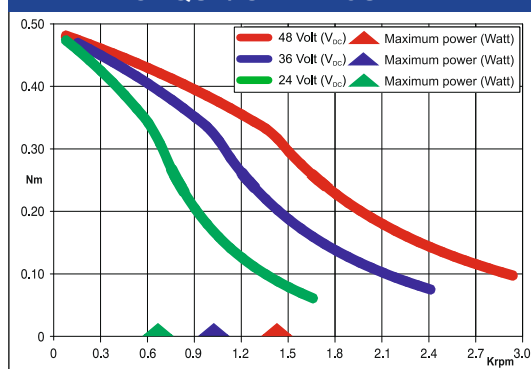

EM 1H3H-OXXO

Dimensions (Unit:mm)

SANYO DENKI MOTOR FEATURES

MODEL	EM 1H3H-OXXO	
SANYO DENKI MOTOR CODE	103-H5212-4610	
BASIC STEP ANGLE	1.8° ± 0.09°	
BIPOLAR PARALLEL CURRENT	(A)	2.0
RESISTANCE	(Ohm)	1.5
INDUCTANCE	(mH)	3.0
BIPOLAR HOLDING TORQUE	(Ncm)	65
ROTOR INERTIA	(Kgm ² × 10 ⁻⁷)	110
THEORETICAL ACCELERATION	(rad × sec. ⁻²)	59000
BACK E.M.F.	(V/Krpm)	32
MASS	(Kg)	0.50
LEADS CODE	V	

TORQUE/ SPEED CURVE

103-H5212-4610 MOTOR NEEDS CVM103H5230 R.T.A. CABLE. CONTACT R.T.A. FOR FURTHER DETAILS.

ENCODER OPTIONS:	EM 1H3H-04D0	EM 1H3H-04E0	EM 1H3H-0HE0
RESOLUTION	400 cpr	400 cpr	4000 cpr
INDEX	No	Yes	Yes
CURRENT CONSUMPTION (mA)	50	50	85
HIGH LEVEL OUTPUT (Volt)	5 (TIP) - 4.75 (MIN) (I _{max} =25mA)	3.4 (TIP) - 2.4 (MIN) (I _{max} =20mA)	3.4 (TIP) - 2.4 (MIN) (I _{max} =20mA)
LOW LEVEL OUTPUT (Volt)	0.25 (TIP) - 0.6 (MAX) (I _{max} =25mA)	0.2 (TIP) - 0.4 (MAX) (I _{max} =20mA)	0.2 (TIP) - 0.4 (MAX) (I _{max} =20mA)
OUTPUT SIGNAL	Differential	Differential	Differential
MAXIMUM FREQUENCY (KHz)	100	100	720
POWER SUPPLY VOLTAGE (Volt)	5 V _{DC} ± 10%	5 V _{DC} ± 10%	5 V _{DC} ± 10%