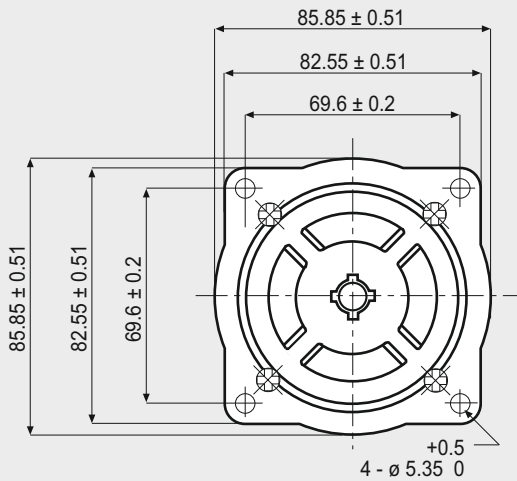

## Dimensions (Unit:mm)

WIRES ARE HOUSED IN A VINYL TUBE.  
T IS THE EARTH TERMINAL.

## FEATURES

| MODEL   | 103-H8222-6340<br>(103-H8222-6310) |
|---|------------------------------------|
| BASIC STEP ANGLE                                      | 1.8° ± 0.09°                       |
| BIPOLAR CURRENT (Amp)                                 | 6.0                                |
| UNIPOLAR CURRENT (Amp)                                |                                    |
| RESISTANCE (Ohm)                                      | 0.35                               |
| INDUCTANCE (mH)                                       | 2.7                                |
| BIPOLAR HOLDING TORQUE (Ncm)                          | 560                                |
| UNIPOLAR HOLDING TORQUE (Ncm)                         |                                    |
| ROTOR INERTIA (Kg <sup>m</sup> 2 x 10 <sup>-7</sup> ) | 2900                               |
| THEORETICAL ACCELERATION (rad x sec. <sup>-2</sup> )  | 19300                              |
| BACK E.M.F. (V/Krpm)                                  | 93                                 |
| MASS (Kg)   | 2.5                                |
| PROTECTION DEGREE                                     | IP43                               |
| LEADS CODE  | V                                  |

Codes between brackets refer to double shaft models.