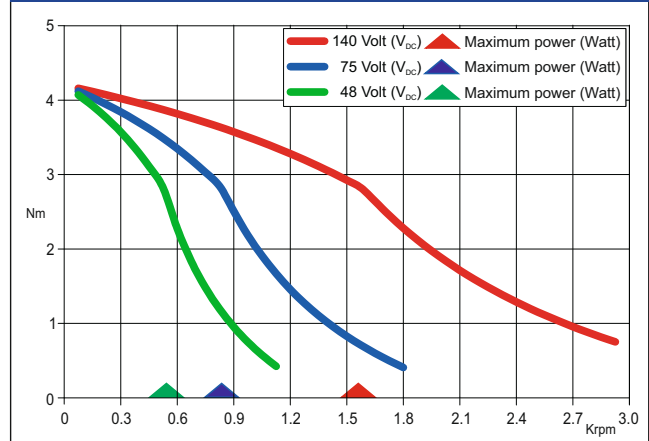

TORQUE/SPEED CURVE

R.T.A. s.r.l. PAVIA (ITALY) SANYO DENKI CO., Ltd (JAPAN)