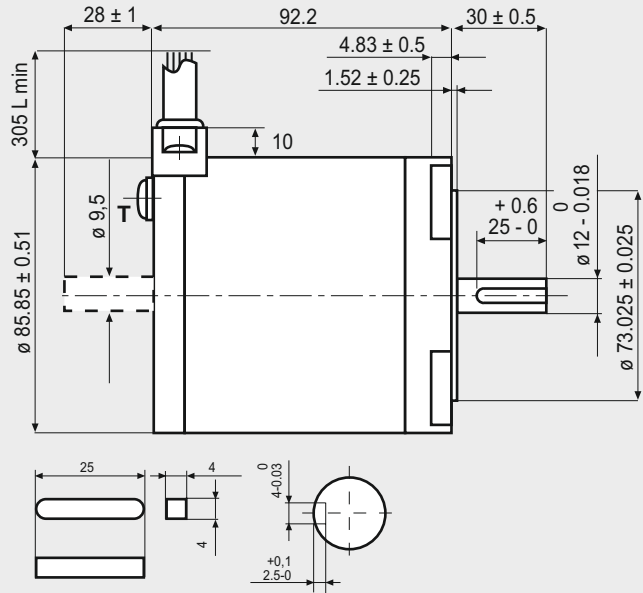

## Dimensions (Unit:mm)

WIRES ARE HOUSED IN A VINYL TUBE.  
T IS THE EARTH TERMINAL.

## FEATURES

| MODEL   | 103-H8222-6340<br>(103-H8222-6310) |
|---|------------------------------------|
| BASIC STEP ANGLE                                      | 1.8° ± 0.09°                       |
| BIPOLAR CURRENT (Amp)                                 | 6.0                                |
| UNIPOLAR CURRENT (Amp)                                |                                    |
| RESISTANCE (Ohm)                                      | 0.35                               |
| INDUCTANCE (mH)                                       | 2.7                                |
| BIPOLAR HOLDING TORQUE (Ncm)                          | 560                                |
| UNIPOLAR HOLDING TORQUE (Ncm)                         |                                    |
| ROTOR INERTIA (Kg <sup>m</sup> 2 x 10 <sup>-7</sup> ) | 2900                               |
| THEORETICAL ACCELERATION (rad x sec. <sup>-2</sup> )  | 19300                              |
| BACK E.M.F. (V/Krpm)                                  | 93                                 |
| MASS (Kg)   | 2.5                                |
| PROTECTION DEGREE                                     | IP43                               |
| LEADS CODE  | V                                  |

Codes between brackets refer to double shaft models.